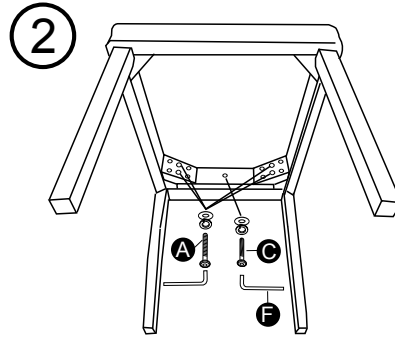

### MODEL : MILANO CHAIR

Important note: - Place all wooden part on a clean and smooth surface such as rug or carpet to avoid the part from being scratch.  
 - Please follow the assembly instruction step by step.  
 - Do not tighten all screw until the chair is fully set-up.

#### Hardware List (2 pcs)

No	DESCRIPTION	QTY.
A	JCBC M6 x 70mm 	8 pcs
B	JCBC M6 x 50mm 	8 pcs
C	JCBC M6 x 40mm 	2 pcs
D	Spring Washer 	18 pcs
E	Flat Washer 	18 pcs
F	Allen Key 	1 pc

#### Part List (2 pcs)

No	DESCRIPTION	QTY.
1	Chair Back	2 pcs
2	Front Leg	4 pcs
3	Chair Seat	2 pcs