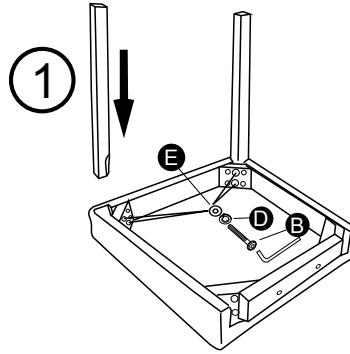

ASSEMBLY INSTRUCTION

MODEL : MILANO CHAIR

Important note: - Place all wooden part on a clean and smooth surface such as rug or carpet to avoid the part from being scratch.
- Please follow the assembly instruction step by step.
- Do not tighten all screw until the chair is fully set-up.

Hardware List (2 pcs)

No	DESCRIPTION	QTY.
A	JCBC M6 x 70mm	8 pcs
B	JCBC M6 x 50mm	8 pcs
C	JCBC M6 x 40mm	2 pcs
D	Spring Washer	18 pcs
E	Flat Washer	18 pcs
F	Allen Key	1 pc

Part List (2 pcs)

No	DESCRIPTION	QTY.
1	Chair Back	2 pcs
2	Front Leg	4 pcs
3	Chair Seat	2 pcs