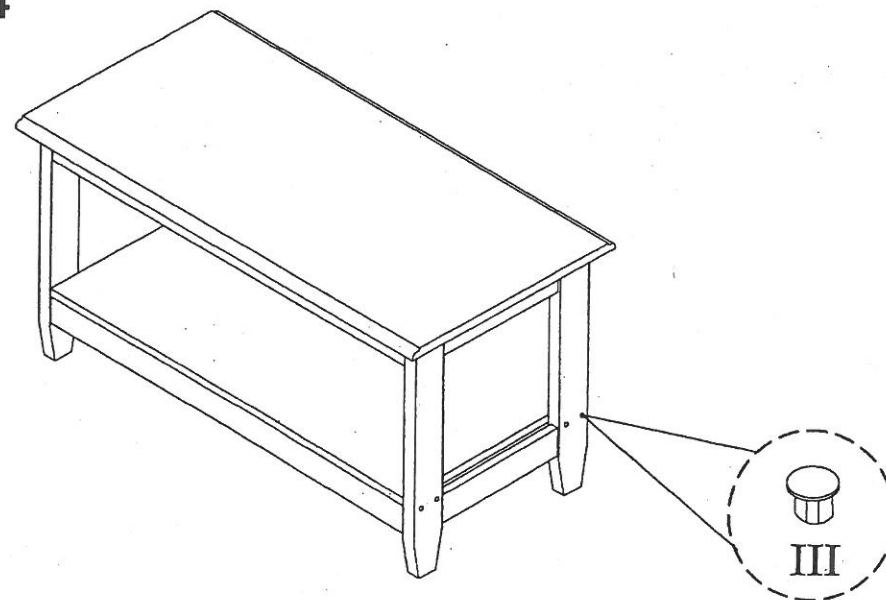

ASSEMBLY INSTRUCTION

MODEL : 2111 / COFFEE TABLE

Before you begin, please follow assembly instruction carefully.
Then follow them step by step.

STEP 1

STEP 2

STEP 3

STEP 4

HARDWARE LIST

NO	DESCRIPTION	QTY
I	JCBCW SCREW M6 x 45	8pcs

II	M4 ALLEN KEY		1pc
III	CAP BIG		8pcs
IV	M8 X 30 PLASTIC DOWEL		32pcs

V	PVC NAIL WITH PIN		4pcs
VI	Q-FIT		4sets

CAUTION:

To clean use soft, dry cloth. Do not use detergent or chemicals
Avoid contact with water and direct sunlight.
To be assembled on a soft, dry, clean and smooth surface.

COMPLETE SET

ORDERING REPAIR PARTS

In order to obtain smooth and rapid service when ordering repair parts,
please give full attention to the following of PART NUMBER.

NO	DESCRIPTION	QTY
A	TOP	01
B	LEG	02
C	SHELF SUPPORT (Top)	02
D	SHELF SUPPORT (Bottom)	02
E	LEG	02
F	LOWER SHELF	01
G	SHELF SUPPORT	04