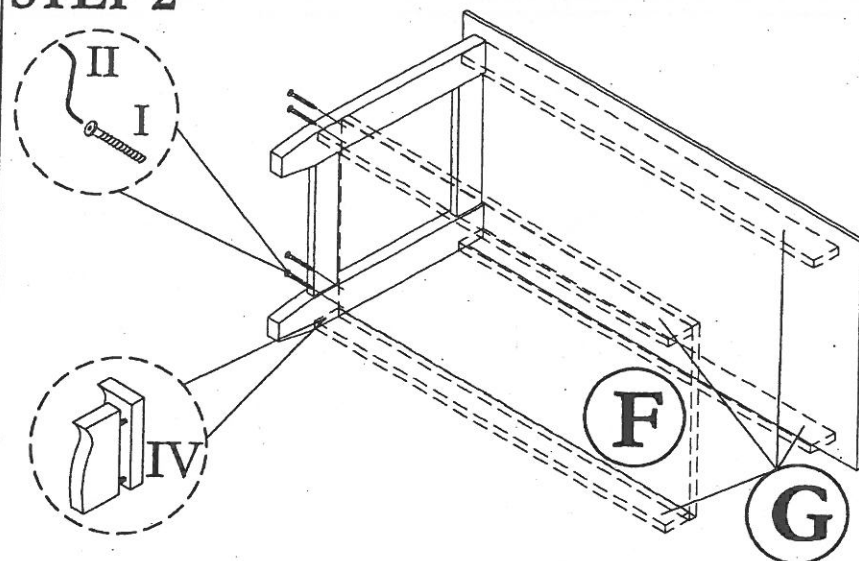

ASSEMBLY INSTRUCTION

MODEL : 2111 / COFFEE TABLE

Before you begin, please follow assembly instruction carefully.
Then follow them step by step.

STEP 1

STEP 2

STEP 3

STEP 4

HARDWARE LIST

NO	DESCRIPTION	QTY
I	JCBCW SCREW M6 x 45	8pcs

II	M4 ALLEN KEY		1pc
III	CAP BIG		8pcs
IV	M8 X 30 PLASTIC DOWEL		32pcs

V	PVC NAIL WITH PIN		4pcs
VI	Q-FIT		4sets

CAUTION:

To clean use soft, dry cloth. Do not use detergent or chemicals
Avoid contact with water and direct sunlight.
To be assembled on a soft, dry, clean and smooth surface.

COMPLETE SET

ORDERING REPAIR PARTS

In order to obtain smooth and rapid service when ordering repair parts,
please give full attention to the following of PART NUMBER.

NO	DESCRIPTION	QTY
A	TOP	01
B	LEG	02
C	SHELF SUPPORT (Top)	02
D	SHELF SUPPORT (Bottom)	02
E	LEG	02
F	LOWER SHELF	01
G	SHELF SUPPORT	04