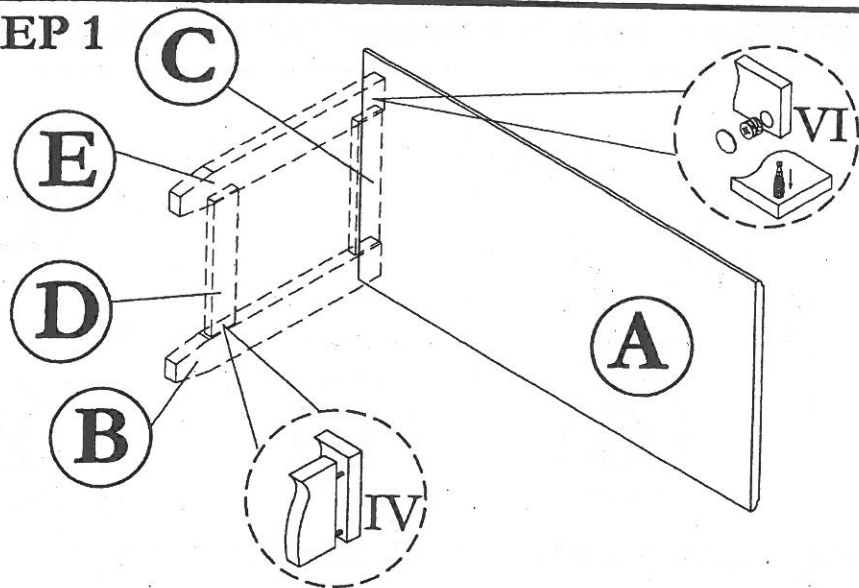

ASSEMBLY INSTRUCTION

MODEL : 2111 / COFFEE TABLE

Before you begin, please follow assembly instruction carefully.
Then follow them step by step.

STEP 1

STEP 2

STEP 3

STEP 4

HARDWARE LIST

NO	DESCRIPTION	QTY
I	JCBCW SCREW M6 x 45	8pcs

II	M4 ALLEN KEY		1pc
III	CAP BIG		8pcs
IV	M8 X 30 PLASTIC DOWEL		32pcs

V	PVC NAIL WITH PIN		4pcs
VI	Q-FIT		4sets

CAUTION:

To clean use soft, dry cloth. Do not use detergent or chemicals
Avoid contact with water and direct sunlight.
To be assembled on a soft, dry, clean and smooth surface.

COMPLETE SET

ORDERING REPAIR PARTS

In order to obtain smooth and rapid service when ordering repair parts,
please give full attention to the following of PART NUMBER.

NO	DESCRIPTION	QTY
A	TOP	01
B	LEG	02
C	SHELF SUPPORT (Top)	02
D	SHELF SUPPORT (Bottom)	02
E	LEG	02
F	LOWER SHELF	01
G	SHELF SUPPORT	04