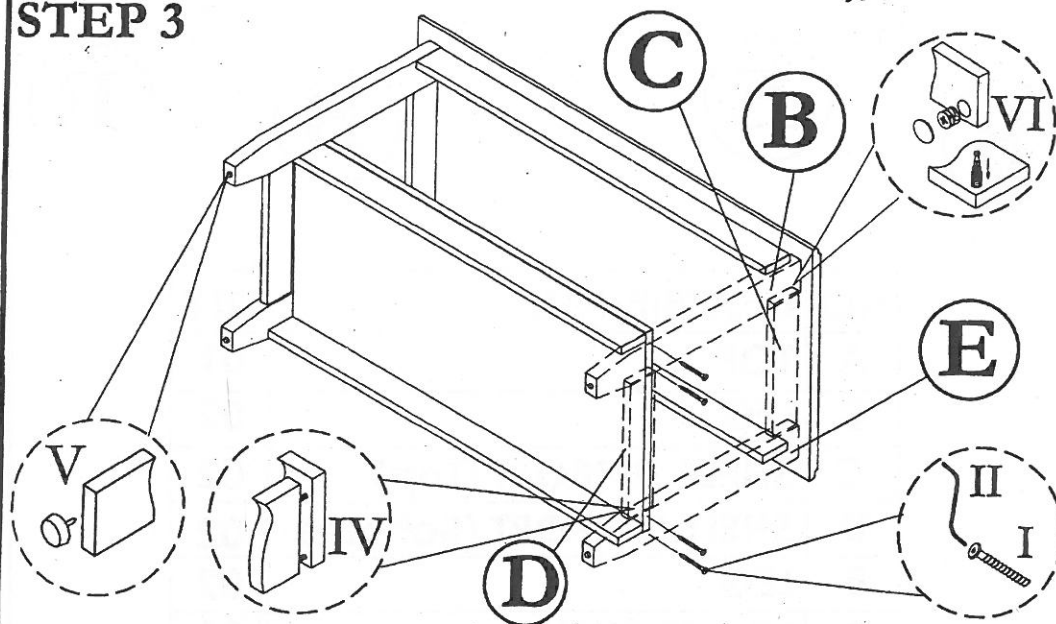

ASSEMBLY INSTRUCTION

MODEL : 2111 / COFFEE TABLE

Before you begin, please follow assembly instruction carefully.
Then follow them step by step.

STEP 1

STEP 2

STEP 3

STEP 4

HARDWARE LIST

NO	DESCRIPTION	QTY
I	JCBCW SCREW M6 x 45	8pcs

II	M4 ALLEN KEY		1pc
III	CAP BIG		8pcs
IV	M8 X 30 PLASTIC DOWEL		32pcs

V	PVC NAIL WITH PIN		4pcs
VI	Q-FIT		4sets

CAUTION:

To clean use soft, dry cloth. Do not use detergent or chemicals
Avoid contact with water and direct sunlight.
To be assembled on a soft, dry, clean and smooth surface.

COMPLETE SET

ORDERING REPAIR PARTS

In order to obtain smooth and rapid service when ordering repair parts,
please give full attention to the following of PART NUMBER.

NO	DESCRIPTION	QTY
A	TOP	01
B	LEG	02
C	SHELF SUPPORT (Top)	02
D	SHELF SUPPORT (Bottom)	02
E	LEG	02
F	LOWER SHELF	01
G	SHELF SUPPORT	04