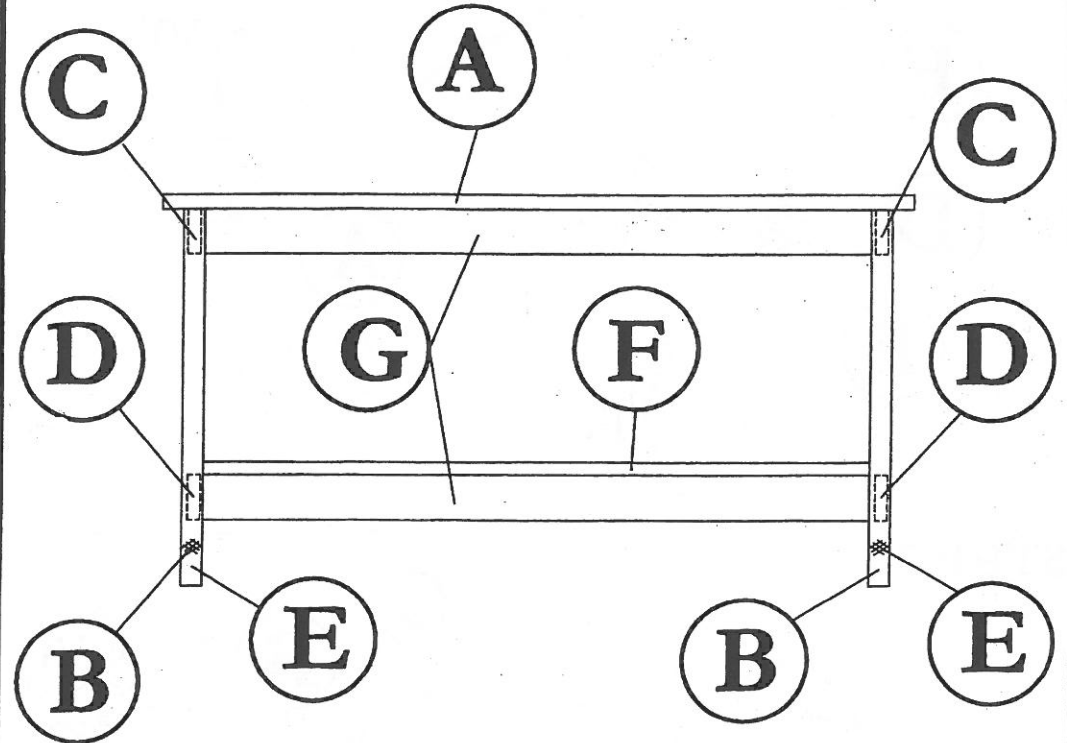

ASSEMBLY INSTRUCTION

MODEL : 2111 / COFFEE TABLE

Before you begin, please follow assembly instruction carefully.
Then follow them step by step.

STEP 1

STEP 2

STEP 3

STEP 4

HARDWARE LIST

NO	DESCRIPTION	QTY
I	JCBCW SCREW M6 x 45	8pcs

II	M4 ALLEN KEY		1pc
III	CAP BIG		8pcs
IV	M8 X 30 PLASTIC DOWEL		32pcs

V	PVC NAIL WITH PIN		4pcs
VI	Q-FIT		4sets

CAUTION:

To clean use soft, dry cloth. Do not use detergent or chemicals
Avoid contact with water and direct sunlight.
To be assembled on a soft, dry, clean and smooth surface.

COMPLETE SET

ORDERING REPAIR PARTS

In order to obtain smooth and rapid service when ordering repair parts,
please give full attention to the following of PART NUMBER.

NO	DESCRIPTION	QTY
A	TOP	01
B	LEG	02
C	SHELF SUPPORT (Top)	02
D	SHELF SUPPORT (Bottom)	02
E	LEG	02
F	LOWER SHELF	01
G	SHELF SUPPORT	04