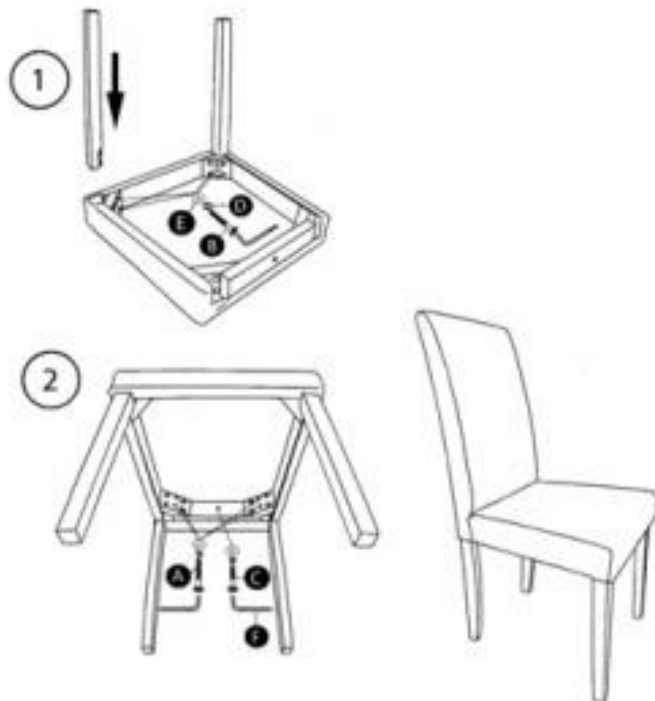

**ASSAMBLY INSTRUCTION**

**MODEL: LUNA PARSON**

- Important note:
- Place all wooden part on a clean and smooth surface such as rug or carpet to avoid the part from being scratch.
  - Please follow the assembly instruction step by step.
  - Do not tighten all screw until the chair is fully set-up.

Hardware List (2 pcs)		
No	Description	Qty
A	JCBC M6 x 80 mm 	8 pcs
B	JCBC M6 x 60 mm 	8 pcs
C	JCBC M6 x 45 mm 	2 pcs
D	Spring Washer 	18 pcs
E	Flat Washer 	18 pcs
F	Allen Key 	1 pcs

Part List (2 pcs)		
No	Description	Qty
1	Chair Back	2 pcs
2	Front Leg	4 pcs
3	Chair Seat	2 pcs