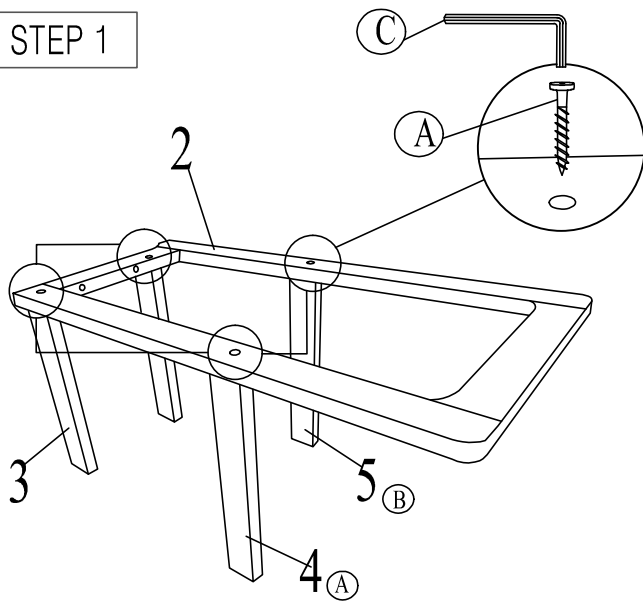

ASSEMBLY INSTRUCTION

ITEM DESCRIPTION : Loft - Walnut - BS Bar Stool

| PART LIST | NO | DESCRIPTION | QTY |
|-----------|----|--------------------------|-------|
| | 1 | CUSHION SEAT | 1 pc |
| | 2 | LEG FRAME (LEFT & RIGHT) | 2 pcs |
| | 3 | APRON | 2 pcs |
| | 4 | STRETCHER LONG | 1 pcs |
| | 5 | STRETCHER SHORT | 1 pcs |

| HARDWARE LIST | NO | DESCRIPTION | QTY |
|---------------|----|---|-------|
| | A | JCBC W BOLT M7 x 40mm  | 8 pc |
| | B | JCBC BOLT M6 x 45 mm  | 4 pcs |
| | C | ALLEN KEY M4  | 1 pcs |

STEP 1

STEP 2