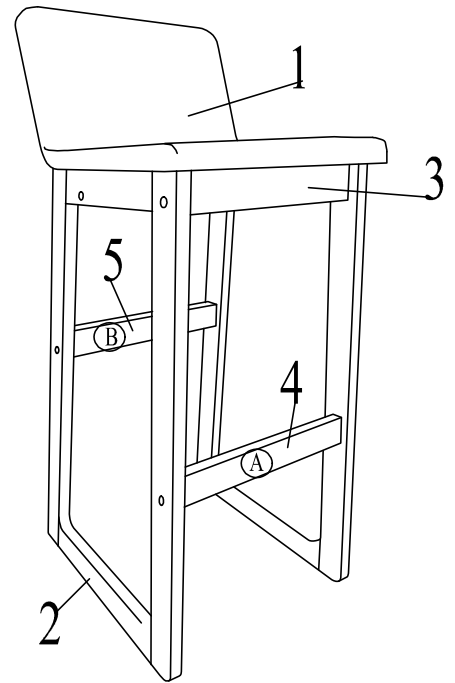

ASSEMBLY INSTRUCTION

ITEM DESCRIPTION : Loft - Walnut - BS Bar Stool

| PART LIST | NO | DESCRIPTION | QTY |
|-----------|----|--------------------------|-------|
| | 1 | CUSHION SEAT | 1 pc |
| | 2 | LEG FRAME (LEFT & RIGHT) | 2 pcs |
| | 3 | APRON | 2 pcs |
| | 4 | STRETCHER LONG | 1 pcs |
| | 5 | STRETCHER SHORT | 1 pcs |

| HARDWARE LIST | NO | DESCRIPTION | QTY |
|---------------|----|---|-------|
| | A | JCBC W BOLT M7 x 40mm  | 8 pc |
| | B | JCBC BOLT M6 x 45 mm  | 4 pcs |
| | C | ALLEN KEY M4  | 1 pcs |

STEP 1

STEP 2