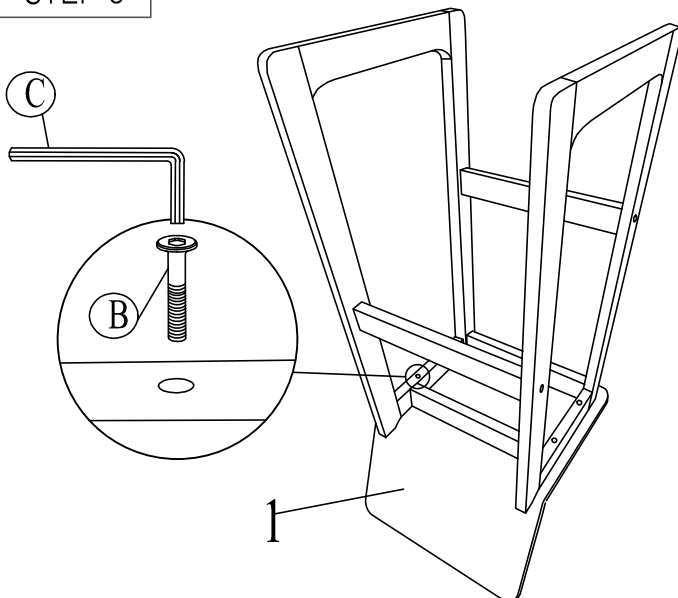

ASSEMBLY INSTRUCTION

ITEM DESCRIPTION : Loft - Walnut - BS Bar Stool

| PART LIST | NO | DESCRIPTION | QTY |
|-----------|----|--------------------------|-------|
| | 1 | CUSHION SEAT | 1 pc |
| | 2 | LEG FRAME (LEFT & RIGHT) | 2 pcs |
| | 3 | APRON | 2 pcs |
| | 4 | STRETCHER LONG | 1 pcs |
| | 5 | STRETCHER SHORT | 1 pcs |

| HARDWARE LIST | NO | DESCRIPTION | QTY |
|---------------|----|---|-------|
| | A | JCBC W BOLT M7 x 40mm  | 8 pc |
| | B | JCBC BOLT M6 x 45 mm  | 4 pcs |
| | C | ALLEN KEY M4  | 1 pcs |

STEP 1

STEP 2

STEP 3

COMPLETED