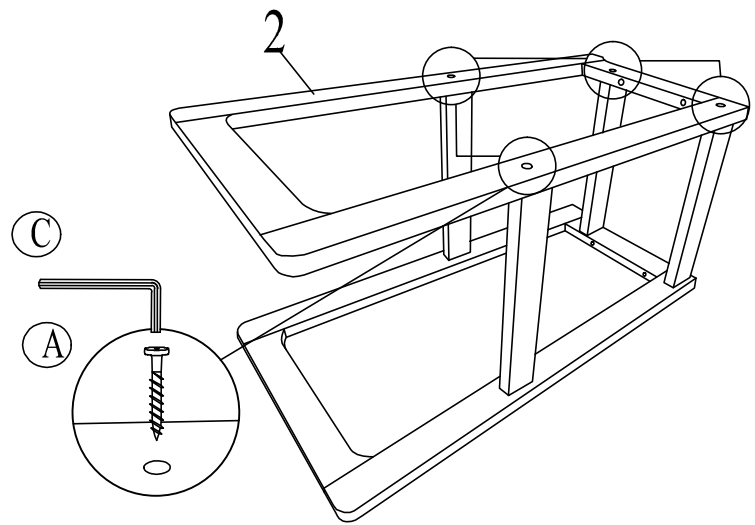

ASSEMBLY INSTRUCTION

ITEM DESCRIPTION : Loft - Walnut - BS Bar Stool

| PART LIST | NO | DESCRIPTION | QTY |
|-----------|----|--------------------------|-------|
| | 1 | CUSHION SEAT | 1 pc |
| | 2 | LEG FRAME (LEFT & RIGHT) | 2 pcs |
| | 3 | APRON | 2 pcs |
| | 4 | STRETCHER LONG | 1 pcs |
| | 5 | STRETCHER SHORT | 1 pcs |

| HARDWARE LIST | NO | DESCRIPTION | QTY |
|---------------|----|---|-------|
| | A | JCBC W BOLT M7 x 40mm  | 8 pc |
| | B | JCBC BOLT M6 x 45 mm  | 4 pcs |
| | C | ALLEN KEY M4  | 1 pcs |

STEP 1

STEP 2