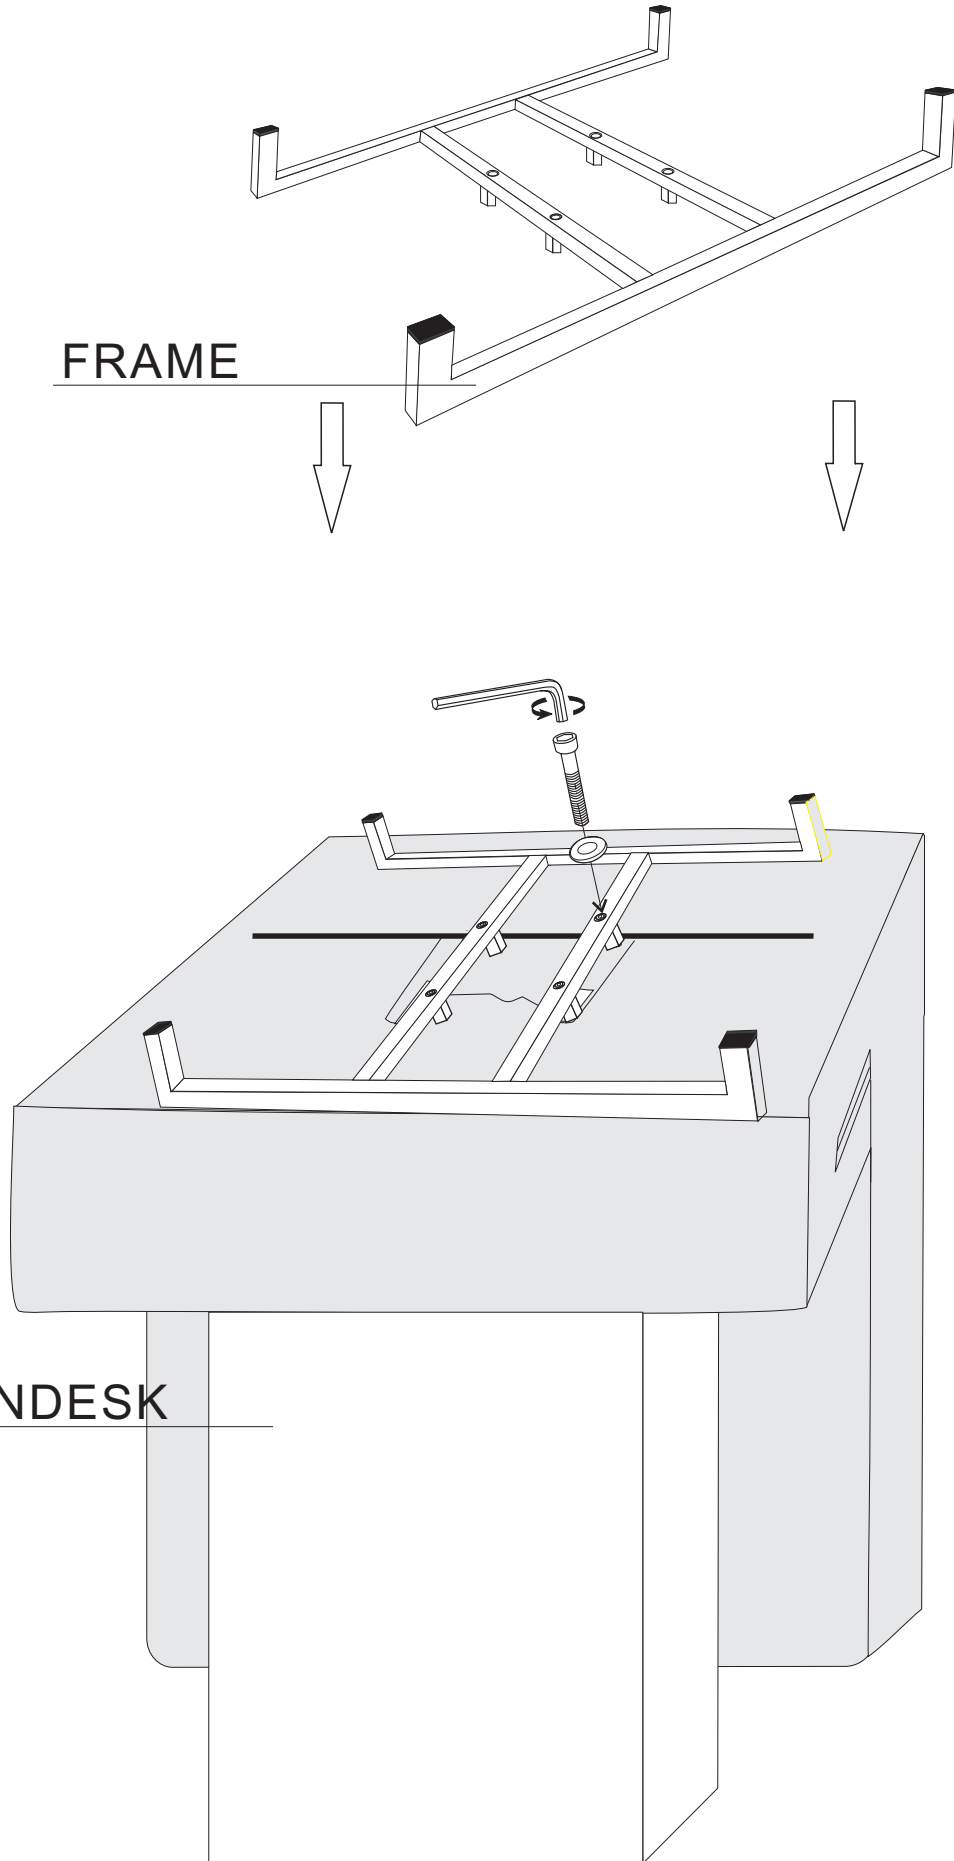

# ASSEMBLY (LK06-1)

FRAME

OPETATIONDESK

# LK06-1 Assembly Instruction

ax4

M6X95

bx4

Φ6

cx1

5mm

Ax1

Bx1

1

2

Unit=cm

3

4

5

6