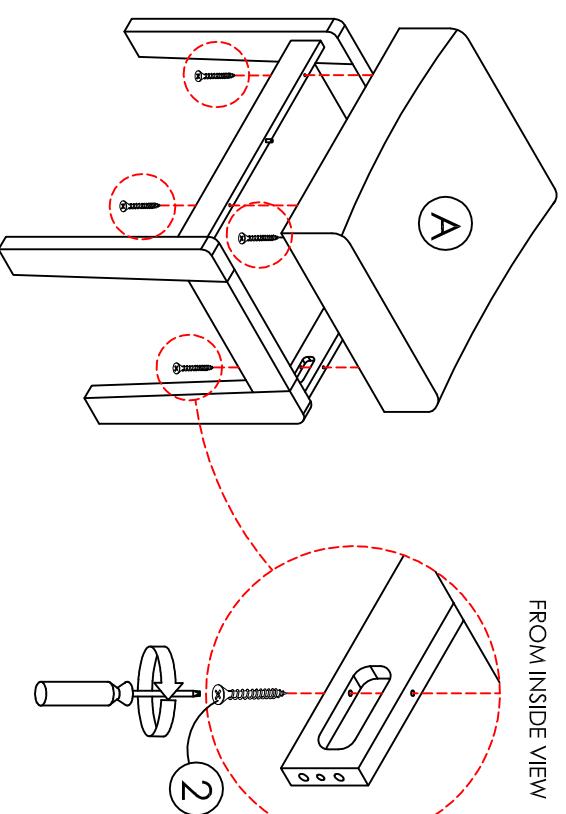

ASSEMBLY INSTRUCTIONS

ASSEMBLY TIPS

1. Remove hardware from box and sort by size.
2. Please check to see that all hardware and parts are present prior start of assembly.
3. Please follow attached instructions in the same sequence as as numbered to assure fast and easy assembly.
4. Estimated 15 minutes required for assembly.

HARDWARE LIST		PART LIST	
1	 4 PCS	A	 1 PC
2	JCBC M6 x 50mm  4 PCS	B	CUSHION 2 PCS
3	WOOD SCREW 4.0 x 38mm  9 PCS	LEG	2 PCS
4	WOOD DOWEL Ø10 x 30mm  1 PC	C	RAIL 2 PCS

STEP 1

FROM INSIDE VIEW

STEP 2

FROM INSIDE VIEW