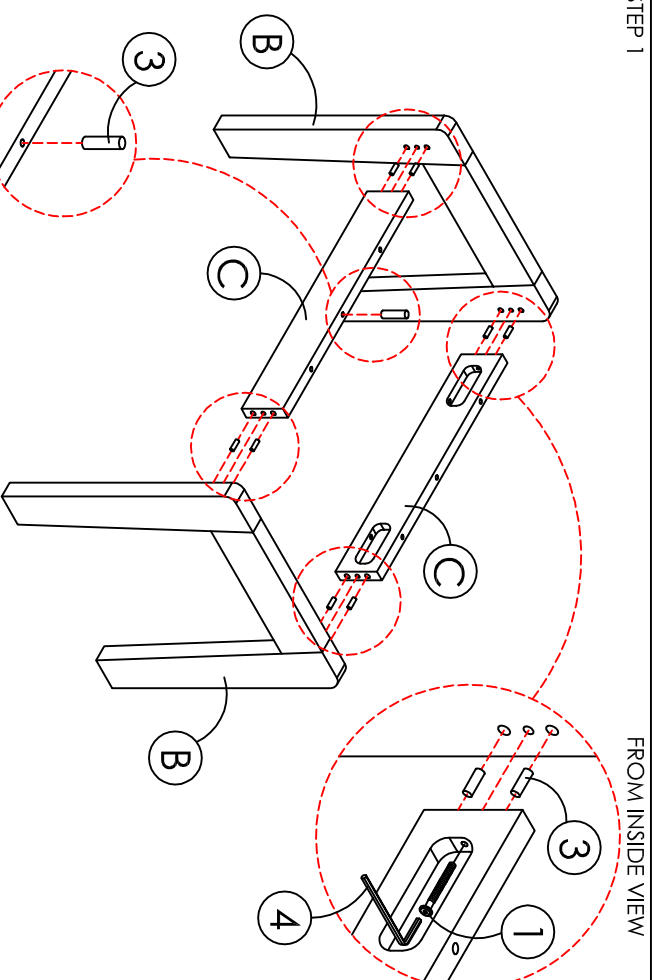

ASSEMBLY INSTRUCTIONS

ASSEMBLY TIPS

1. Remove hardware from box and sort by size.
2. Please check to see that all hardware and parts are present prior start of assembly.
3. Please follow attached instructions in the same sequence as as numbered to assure fast and easy assembly.
4. Estimated 15 minutes required for assembly.

HARDWARE LIST		PART LIST	
1	 4 PCS	A	 1 PC
2	JCBC M6 x 50mm  4 PCS	B	CUSHION 2 PCS
3	WOOD SCREW 4.0 x 38mm  9 PCS	LEG	2 PCS
4	WOOD DOWEL Ø10 x 30mm  1 PC	C	RAIL 2 PCS

STEP 1

FROM INSIDE VIEW

STEP 2

FROM INSIDE VIEW