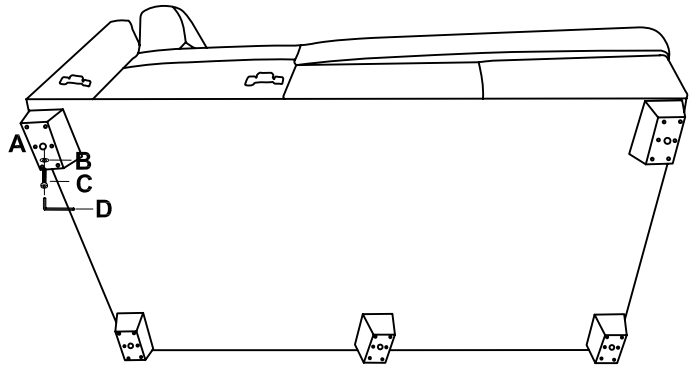

ASSEMBLY INSTRUCTION

Model: 2461S

			Chaise	Sofa
A	Plastic Legs		5pcs	4 pcs
B	Washer		5pcs	4 pcs
C	Bolt	 Φ8mm x70mm	5 pcs	4pcs
D	Allen key		1 pc	1 pc
E	Center leg	 Φ60mm x70mm	N/A	1 pc
F	Washer		N/A	1 pc

U2461S-60R / 60L Sofa

U2461S-70L / 70R Chaise