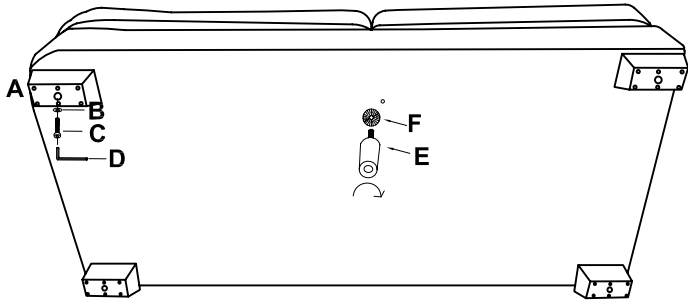

ASSEMBLY INSTRUCTION

Model: 2461S

			Chaise	Sofa
A	Plastic Legs		5pcs	4 pcs
B	Washer		5pcs	4 pcs
C	Bolt	 Φ8mm x70mm	5 pcs	4pcs
D	Allen key		1 pc	1 pc
E	Center leg	 Φ60mm x70mm	N/A	1 pc
F	Washer		N/A	1 pc

U2461S-60R / 60L Sofa

U2461S-70L / 70R Chaise