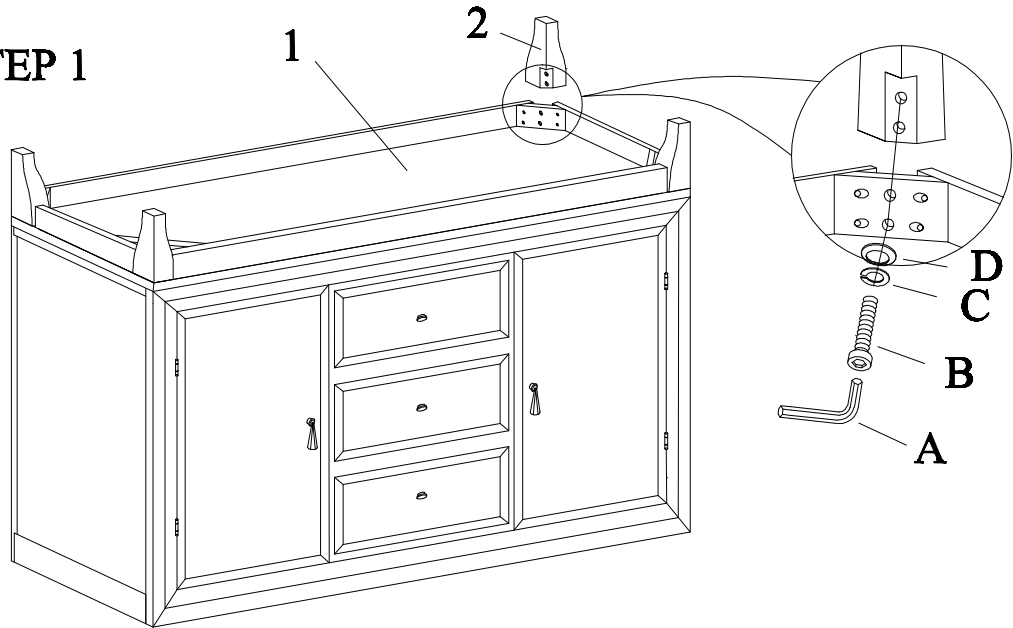

ASSEMBLY INSTRUCTION

ITEM: CDC146-SERVER

NO.	PARTS LIST	Q'TY
1	SERVER TOP	1PC
2	SERVER LEG	4PCS

NO.	HARDWARE LIST	QTY
A	WRENCH 5MM	1PC
B	BOLT Ø5/16*2-1/2"	8PCS
C	LOCK WASHER Ø5/16"	8PCS
D	FLAT WASHER Ø5/16"*22MM	8PCS

STEP 1