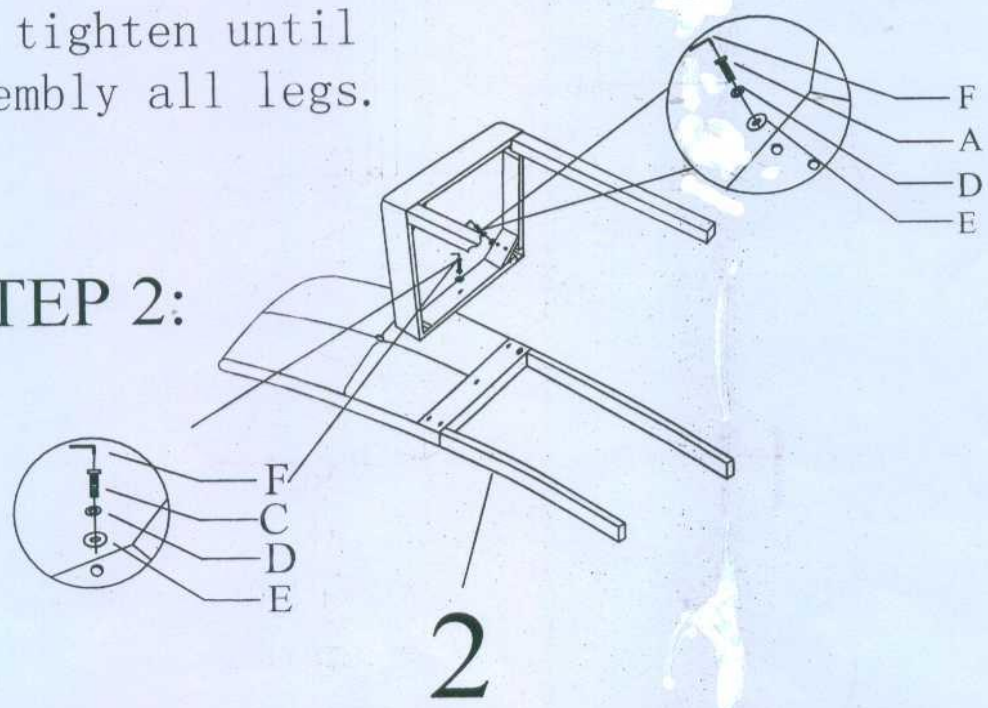

ASSEMBLY INSTRUCTION

Item NO.:IDAC-012-SC-DARK BROWN

STEP 1:

▲ Assembly loosing finger tighten, Do not tighten until assembly all legs.

STEP 2:

PARTS LIST				HARDWARE LIST			
1		Seat Frame	1pc	A		Bolt(Ø1/4"*3-1/2" L)	4pcs
				B		Bolt(Ø1/4"*2-1/4" L)	4pcs
2		Chair Back	1pc	C		Bolt(Ø1/4"*1-3/4" L)	1pc
				D		Lock Washer(Ø1/4")	9pcs
3		Leg	2pcs	E		Washer(Ø1/4"*19mm)	9pcs
				F		Allen Wrench	1pc