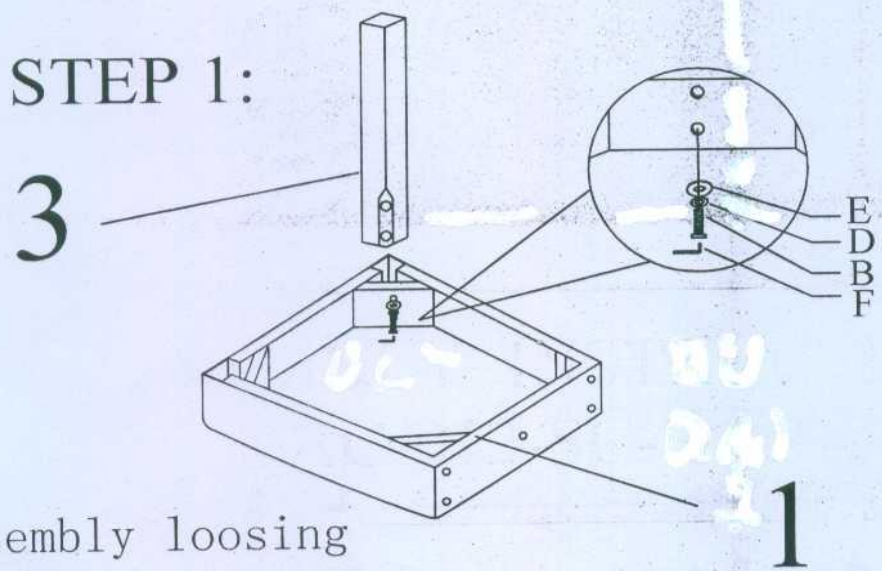

ASSEMBLY INSTRUCTION

Item NO.:IDAC-012-SC-DARK BROWN

STEP 1:

▲ Assembly loosing finger tighten, Do not tighten until assembly all legs.

STEP 2:

PARTS LIST				HARDWARE LIST			
1		Seat Frame	1pc	A		Bolt(Ø1/4"*3-1/2" L)	4pcs
				B		Bolt(Ø1/4"*2-1/4" L)	4pcs
2		Chair Back	1pc	C		Bolt(Ø1/4"*1-3/4" L)	1pc
				D		Lock Washer(Ø1/4")	9pcs
3		Leg	2pcs	E		Washer(Ø1/4"*19mm)	9pcs
				F		Allen Wrench	1pc