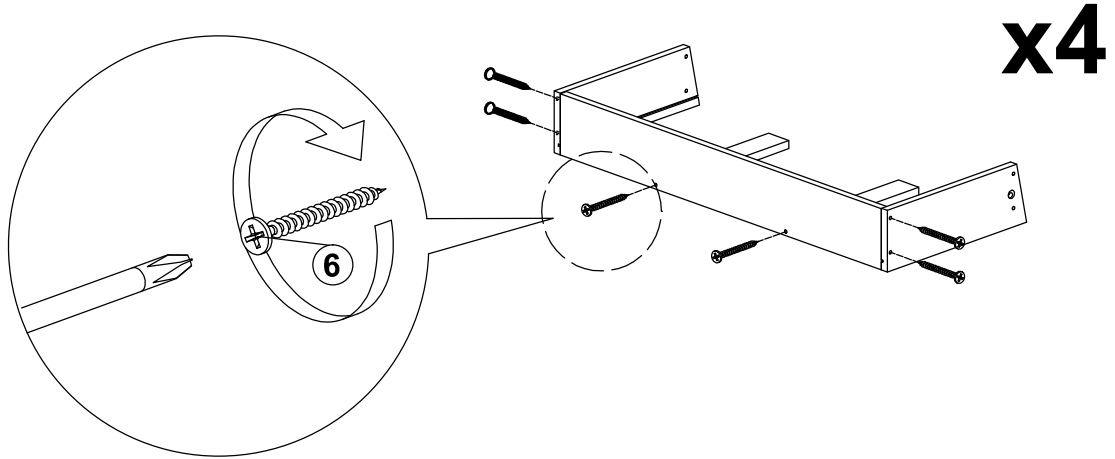

Assembly Instruction

Step 11

Step 12