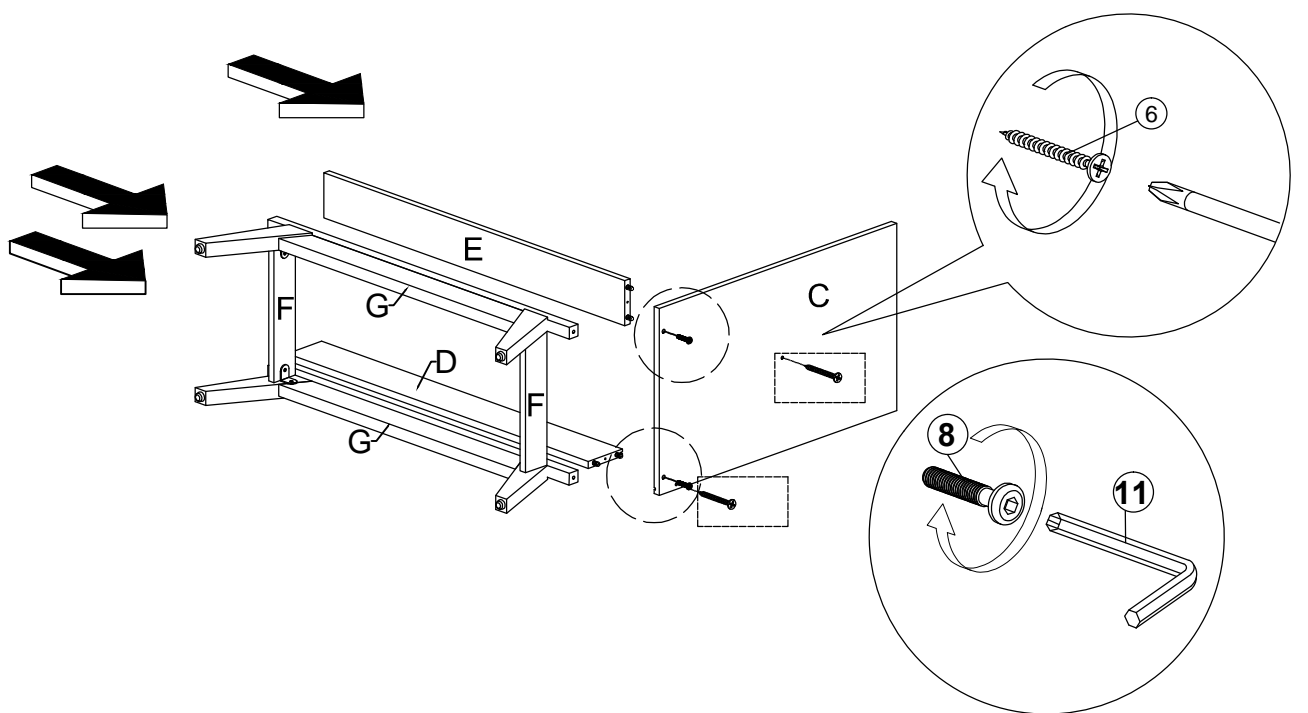

Assembly Instruction

Model : WI7488

Part List

Assembly Instruction

Hardware List

No.	SHAPE	DESCRIPTION	Qty.
1		8x25mm Wood Dowel	36Pcs
2		15MM Myfix Minifix	12Sets
3		M5x8mm Screw (Euro Screw)	16Pcs
4		M3x16mm Screw	8Pcs
5		M3.5x15mm Screw	24Pcs
6		M4x38mm Screw	52Pcs
7		M4x50mm Screw	8Pcs
8		JCBC - Blot M6x30mm	4Pcs
9		L Bracket	4 Pcs
10		Nail Leg	4Pcs

11		L Key	1Pc
12		Z Bracket (Big)	4Pcs
13		Metal Drawer Slide 14" (350mm)	4 Sets
14		Minifix Cap	8Pcs
15		Screw Cap	4Pcs
16		Metal Cross Bar 848x25x25mm	2 Pcs

Step 1

Assembly Instruction

Step 2

Step 3

Assembly Instruction

Step 4

Step 5

Step 6

Assembly Instruction

Step 7

Step 8

Assembly Instruction

Step 9