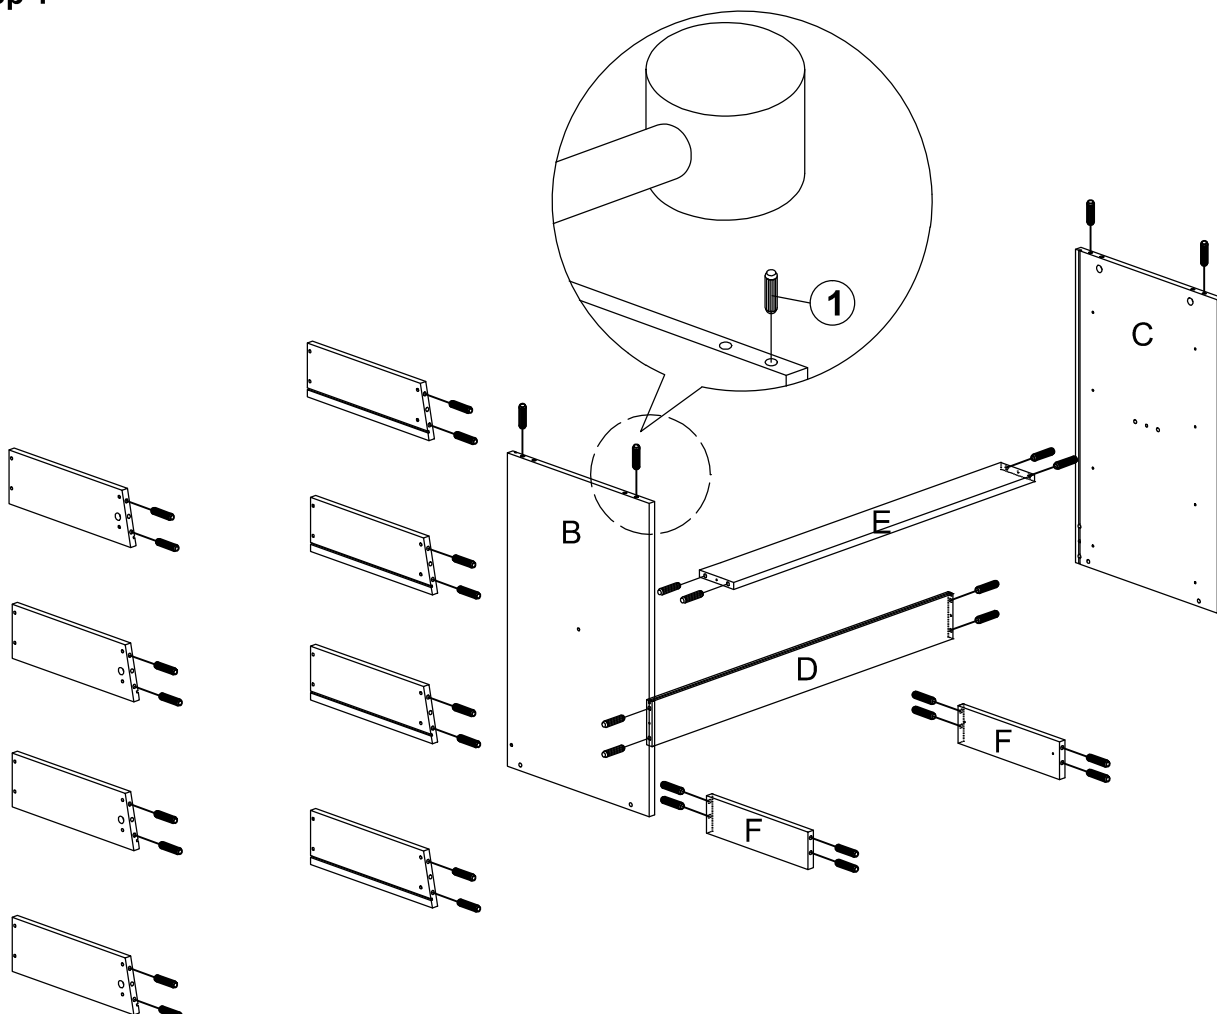

Assembly Instruction

Model : WI7488

Part List

Assembly Instruction

Hardware List

No.	SHAPE	DESCRIPTION	Qty.
1		8x25mm Wood Dowel	36Pcs
2		15MM Myfix Minifix	12Sets
3		M5x8mm Screw (Euro Screw)	16Pcs
4		M3x16mm Screw	8Pcs
5		M3.5x15mm Screw	24Pcs
6		M4x38mm Screw	52Pcs
7		M4x50mm Screw	8Pcs
8		JCBC - Blot M6x30mm	4Pcs
9		L Bracket	4 Pcs
10		Nail Leg	4Pcs

11		L Key	1Pc
12		Z Bracket (Big)	4Pcs
13		Metal Drawer Slide 14" (350mm)	4 Sets
14		Minifix Cap	8Pcs
15		Screw Cap	4Pcs
16		Metal Cross Bar 848x25x25mm	2 Pcs

Step 1

Assembly Instruction

Step 2

Step 3

Assembly Instruction