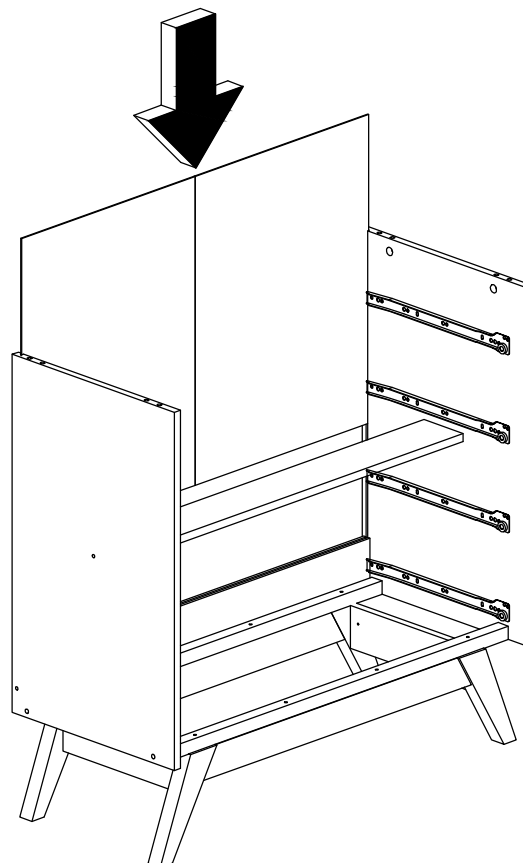

Assembly Instruction

Model : WI7488

Part List

Assembly Instruction

Hardware List

No.	SHAPE	DESCRIPTION	Qty.
1		8x25mm Wood Dowel	36Pcs
2		15MM Myfix Minifix	12Sets
3		M5x8mm Screw (Euro Screw)	16Pcs
4		M3x16mm Screw	8Pcs
5		M3.5x15mm Screw	24Pcs
6		M4x38mm Screw	52Pcs
7		M4x50mm Screw	8Pcs
8		JCBC - Blot M6x30mm	4Pcs
9		L Bracket	4 Pcs
10		Nail Leg	4Pcs

Step 4

Step 5

Step 6

Assembly Instruction

Step 7

Step 8

Assembly Instruction

Step 9

Step 10

Assembly Instruction

Step 11

Step 12

Step 13

Assembly Instruction

Step 14

x4