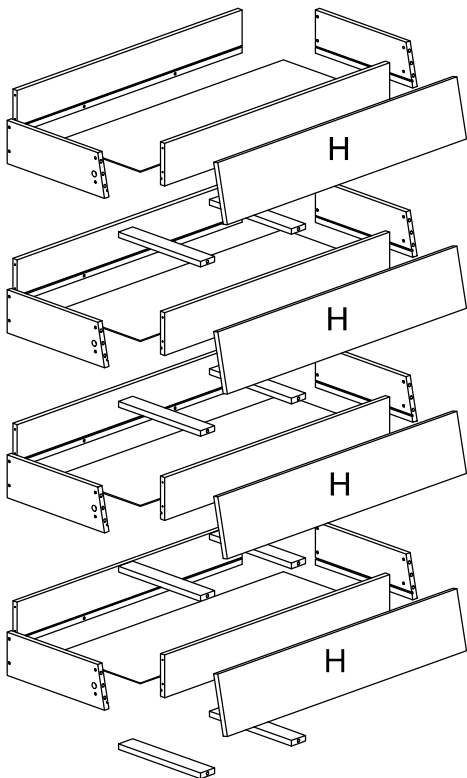

Assembly Instruction

Model : WI7488

Part List

Assembly Instruction

Hardware List

No.	SHAPE	DESCRIPTION	Qty.
1		8x25mm Wood Dowel	36Pcs
2		15MM Myfix Minifix	12Sets
3		M5x8mm Screw (Euro Screw)	16Pcs
4		M3x16mm Screw	8Pcs
5		M3.5x15mm Screw	24Pcs
6		M4x38mm Screw	52Pcs
7		M4x50mm Screw	8Pcs
8		JCBC - Blot M6x30mm	4Pcs
9		L Bracket	4 Pcs
10		Nail Leg	4Pcs

11		L Key	1Pc
12		Z Bracket (Big)	4Pcs
13		Metal Drawer Slide 14" (350mm)	4 Sets
14		Minifix Cap	8Pcs
15		Screw Cap	4Pcs
16		Metal Cross Bar 848x25x25mm	2 Pcs

Step 1

Assembly Instruction

Step 2

Step 3

Assembly Instruction