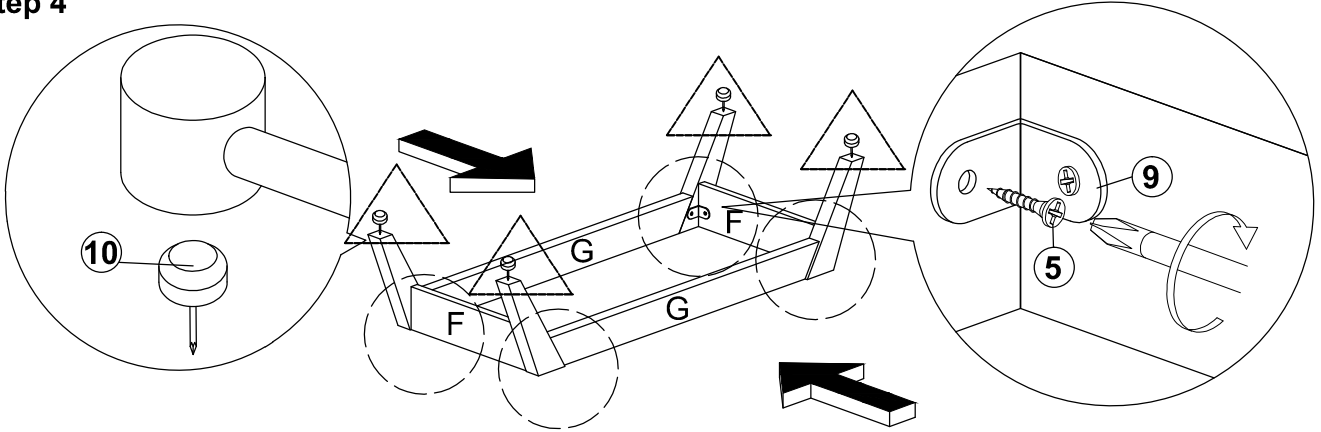

Assembly Instruction

Step 4

Step 5