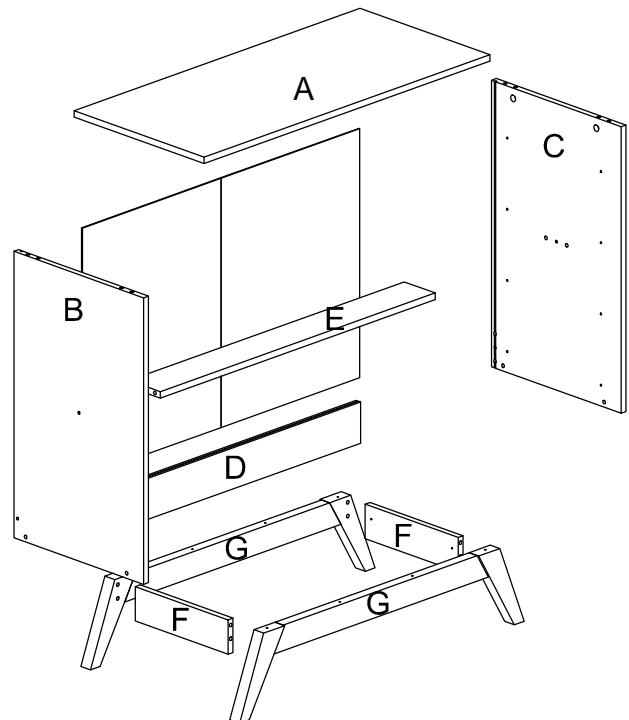

Assembly Instruction

Model : WI7488

Part List

Assembly Instruction

Hardware List

No.	SHAPE	DESCRIPTION	Qty.
1		8x25mm Wood Dowel	36Pcs
2		15MM Myfix Minifix	12Sets
3		M5x8mm Screw (Euro Screw)	16Pcs
4		M3x16mm Screw	8Pcs
5		M3.5x15mm Screw	24Pcs
6		M4x38mm Screw	52Pcs
7		M4x50mm Screw	8Pcs
8		JCBC - Blot M6x30mm	4Pcs
9		L Bracket	4 Pcs
10		Nail Leg	4Pcs

11		L Key	1Pc
12		Z Bracket (Big)	4Pcs
13		Metal Drawer Slide 14" (350mm)	4 Sets
14		Minifix Cap	8Pcs
15		Screw Cap	4Pcs
16		Metal Cross Bar 848x25x25mm	2 Pcs

Step 1

Assembly Instruction

Step 2

Step 3

Assembly Instruction