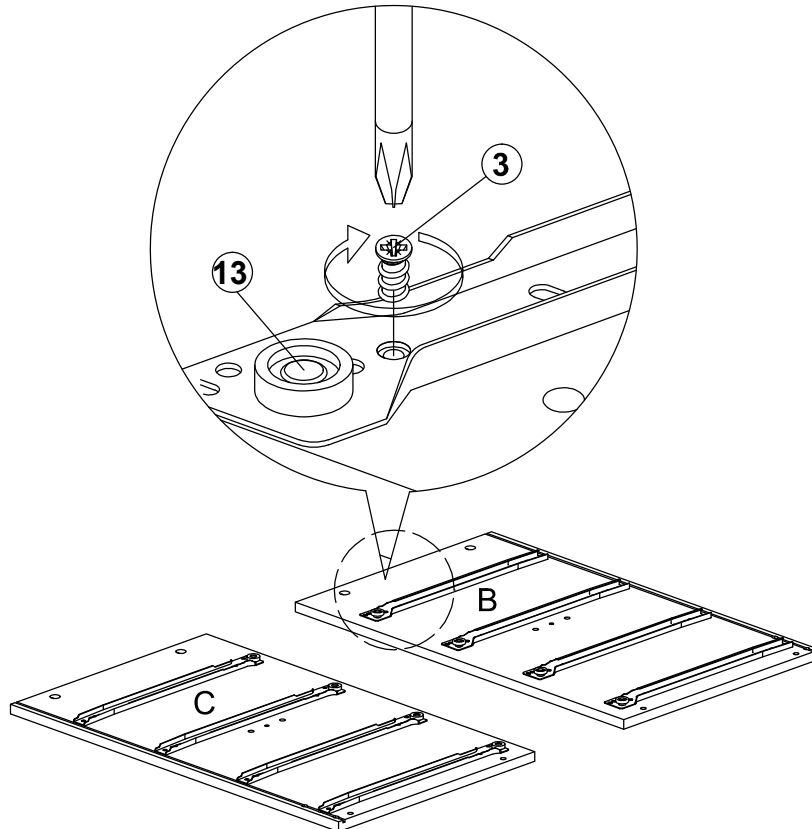

Assembly Instruction

Model : WI7488

Part List

Assembly Instruction

Hardware List

No.	SHAPE	DESCRIPTION	Qty.
1		8x25mm Wood Dowel	36Pcs
2		15MM Myfix Minifix	12Sets
3		M5x8mm Screw (Euro Screw)	16Pcs
4		M3x16mm Screw	8Pcs
5		M3.5x15mm Screw	24Pcs
6		M4x38mm Screw	52Pcs
7		M4x50mm Screw	8Pcs
8		JCBC - Blot M6x30mm	4Pcs
9		L Bracket	4 Pcs
10		Nail Leg	4Pcs

11		L Key	1Pc
12		Z Bracket (Big)	4Pcs
13		Metal Drawer Slide 14" (350mm)	4 Sets
14		Minifix Cap	8Pcs
15		Screw Cap	4Pcs
16		Metal Cross Bar 848x25x25mm	2 Pcs

Step 1

Assembly Instruction

Step 2

Step 3

Assembly Instruction

Step 4

Step 5

Step 6

Assembly Instruction

Step 7

Step 8

Assembly Instruction

Step 9