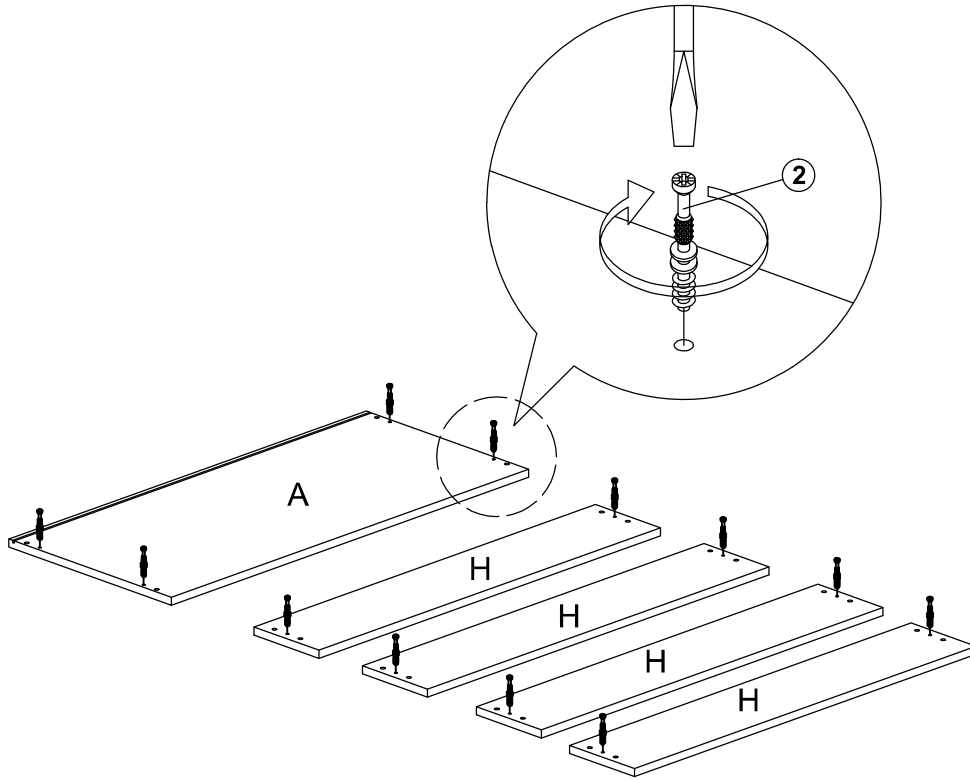

Assembly Instruction

Model : WI7488

Part List

Assembly Instruction

Hardware List

No.	SHAPE	DESCRIPTION	Qty.
1		8x25mm Wood Dowel	36Pcs
2		15MM Myfix Minifix	12Sets
3		M5x8mm Screw (Euro Screw)	16Pcs
4		M3x16mm Screw	8Pcs
5		M3.5x15mm Screw	24Pcs
6		M4x38mm Screw	52Pcs
7		M4x50mm Screw	8Pcs
8		JCBC - Blot M6x30mm	4Pcs
9		L Bracket	4 Pcs
10		Nail Leg	4Pcs

11		L Key	1Pc
12		Z Bracket (Big)	4Pcs
13		Metal Drawer Slide 14" (350mm)	4 Sets
14		Minifix Cap	8Pcs
15		Screw Cap	4Pcs
16		Metal Cross Bar 848x25x25mm	2 Pcs

Step 1

Assembly Instruction

Step 2

Step 3

Assembly Instruction