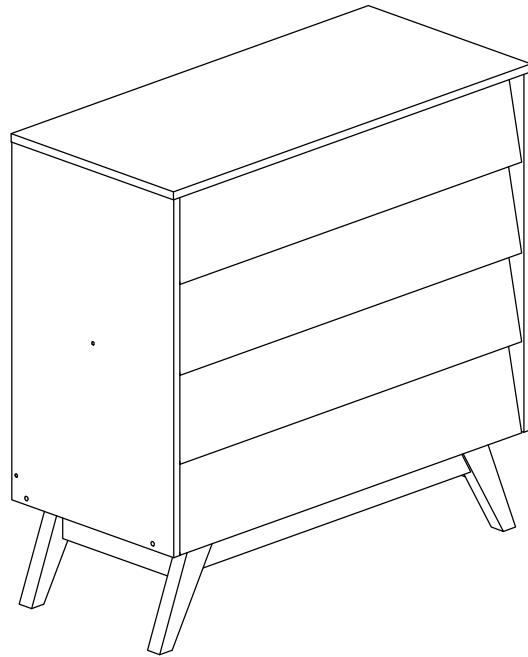

Assembly Instruction

Model : WI7488

Part List

Assembly Instruction

Hardware List

No.	SHAPE	DESCRIPTION	Qty.
1		8x25mm Wood Dowel	36Pcs
2		15MM Myfix Minifix	12Sets
3		M5x8mm Screw (Euro Screw)	16Pcs
4		M3x16mm Screw	8Pcs
5		M3.5x15mm Screw	24Pcs
6		M4x38mm Screw	52Pcs
7		M4x50mm Screw	8Pcs
8		JCBC - Blot M6x30mm	4Pcs
9		L Bracket	4 Pcs
10		Nail Leg	4Pcs

11		L Key	1Pc
12		Z Bracket (Big)	4Pcs
13		Metal Drawer Slide 14" (350mm)	4 Sets
14		Minifix Cap	8Pcs
15		Screw Cap	4Pcs
16		Metal Cross Bar 848x25x25mm	2 Pcs

Step 1

Assembly Instruction

Step 2

Step 3

Assembly Instruction