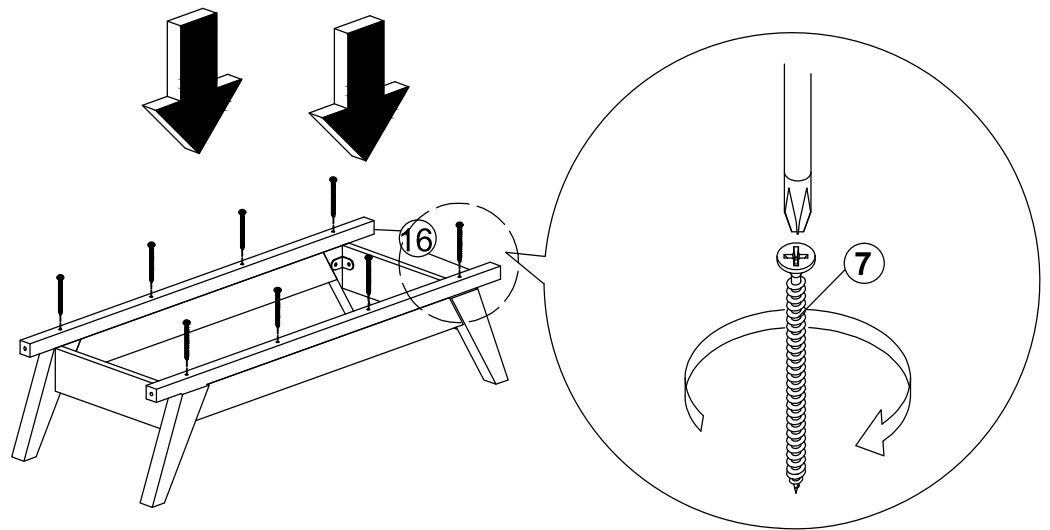

Assembly Instruction

Step 4

Step 5

Step 6