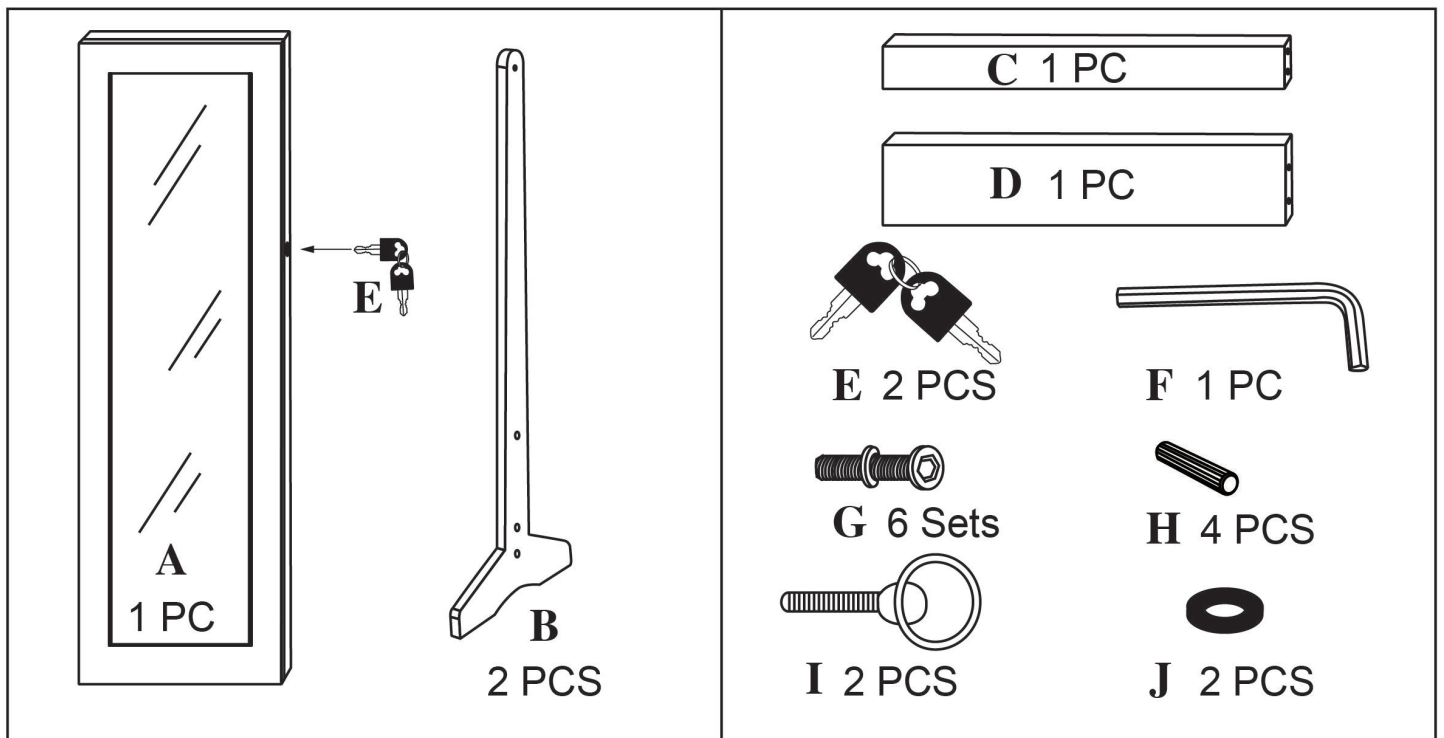

Mirrored Jewelry Armoire

Assembly Instructions For Floor Stand

Maintenances:

1. Keep the cabinet door closed when not in use.
2. Use mild furniture cleaner to clean the cabinet.
3. Open the door gently to avoid falling contents.