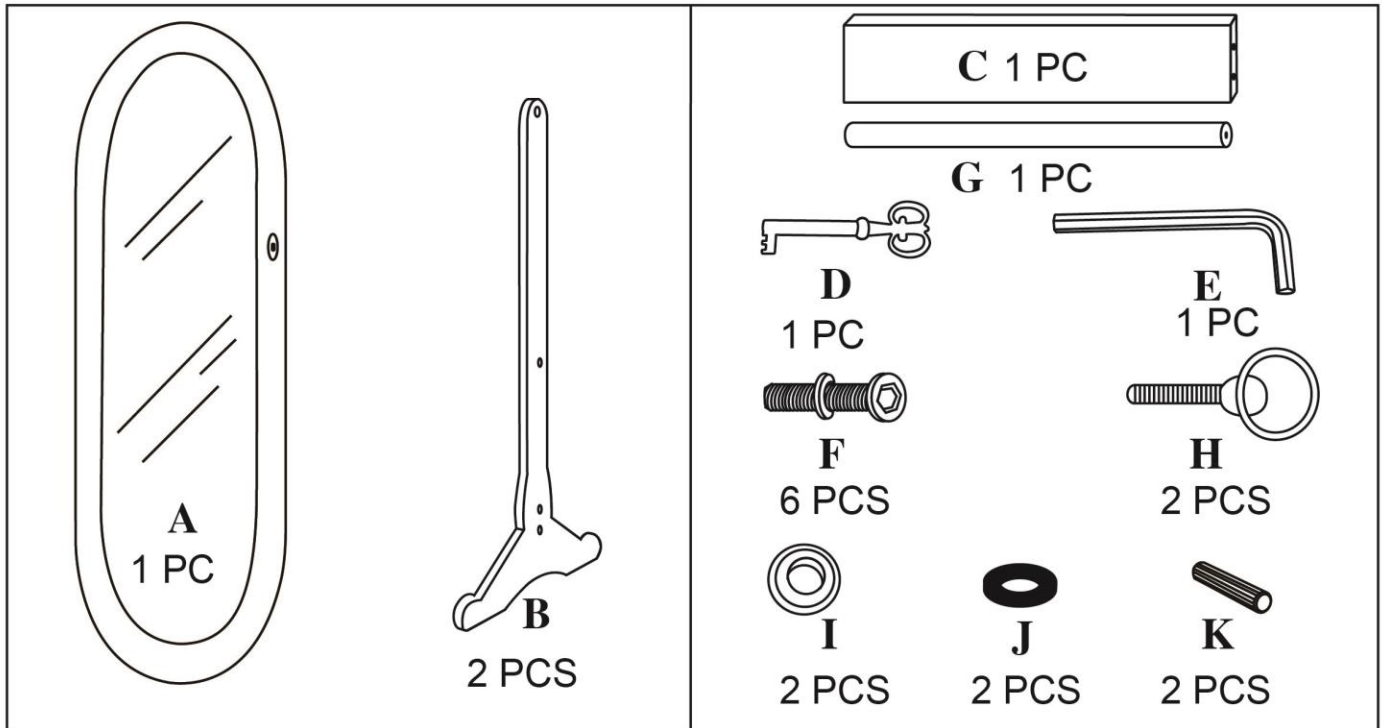

Mirrored Jewelry Armoire

Assembly Instructions For Floor Stand

Maintenances:

1. Avoid exposure to direct sunlight and heat sources.
2. Keep the cabinet door closed when not in use.
3. Use mild furniture cleaners to clean the cabinet.
4. Open the cabinet door gently, to avoid falling of contents or the mirror.
5. The new cabinet may have paint odour upon unpack, it will disappear in a short period of time.