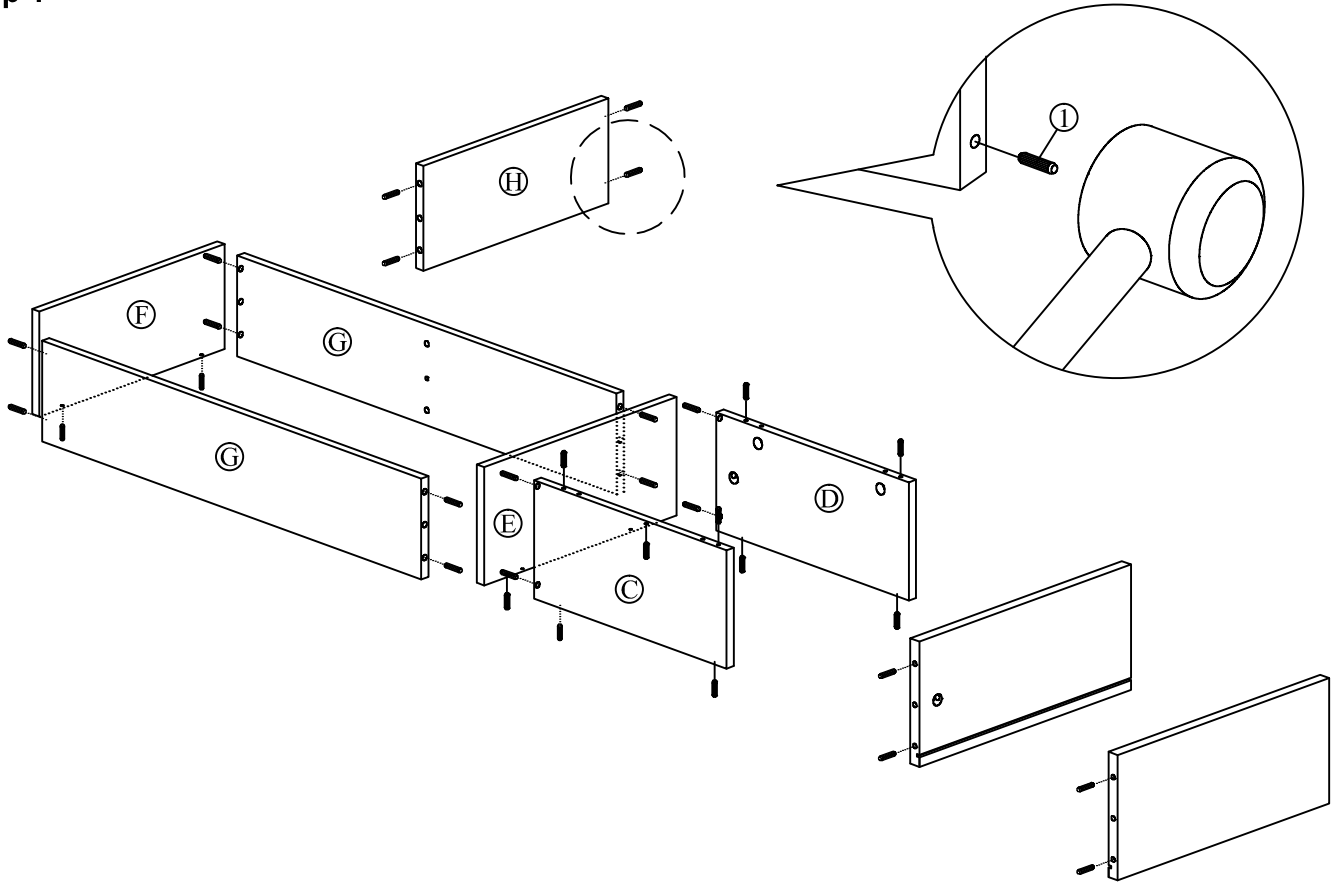

Assembly Instruction

Step 1