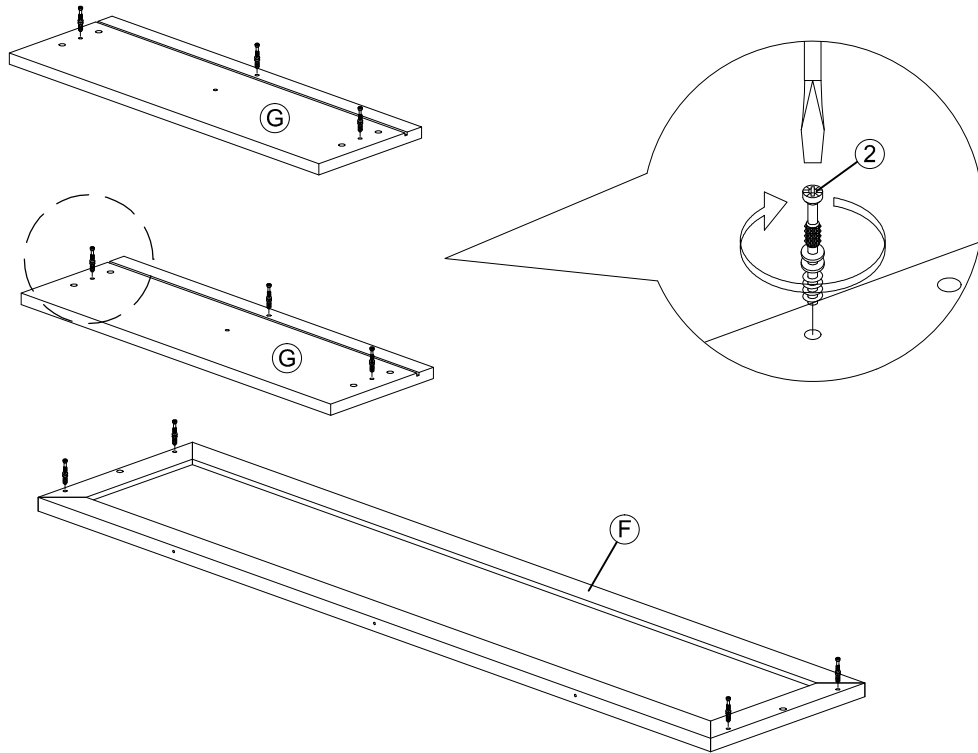

Assembly Instruction

STEP 2