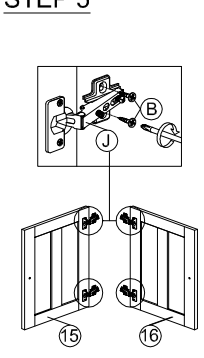

DESCRIPTION : KITCHEN CABINET

HARDWARE

A WOOD DOWEL 8 X 25 1X14	B CB SCREW M3.5X16MM 1X40	C CB SCREW M4X38MM 1X16	D CSK CAP M6X50MM 1X2	E ALLEN KEY 1X1	F METAL SHELF SUPPORT 1X4	G1 MINIFIX 5654+5546 12 SETS	G2 QUICKFIT CAP	G3 	H1 HANDLE 3A (METAL) 1X4	H2 HANDLE SCREW M4X22MM 1X2	H3 HANDLE SCREW M4X38MM 1X2	I DRAWER SLIDE 12" 11 12 2 SETS	J HINGES 5/8 4 SETS	K NAIL 5/8 1X30
--	---	---	---	----------------------------------	--	--	-------------------------------	---------------	--	---	---	---	--------------------------------------	----------------------------------

PART LIST

STEP 1

STEP 2

STEP 3

STEP 4

STEP 5

STEP 6

STEP 7