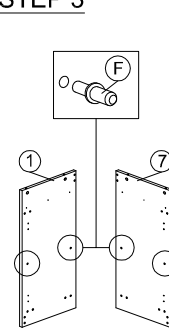

DESCRIPTION : KITCHEN CABINET

HARDWARE

A WOOD DOWEL 8 X 25 1X14	B CB SCREW M3.5X16MM 1X40	C CB SCREW M4X38MM 1X16	D CSK CAP M6X50MM 1X2	E ALLEN KEY 1X1	F METAL SHELF SUPPORT 1X4	G1 MINIFIX 5654+5546 12 SETS	G2 QUICKFIT CAP	G3 	H1 HANDLE 3A (METAL) 1X4	H2 HANDLE SCREW M4X22MM 1X2	H3 HANDLE SCREW M4X38MM 1X2	I DRAWER SLIDE 12" 11 12 2 SETS	J HINGES 5/8 4 SETS	K NAIL 5/8 1X30
--	---	---	---	----------------------------------	--	--	-------------------------------	---------------	--	---	---	---	--------------------------------------	----------------------------------

PART LIST

STEP 1

STEP 2

STEP 3

STEP 4

STEP 5

STEP 6

STEP 7

STEP 8

STEP 9

STEP 10

STEP 11

STEP 12

STEP 13

STEP 14

STEP 15