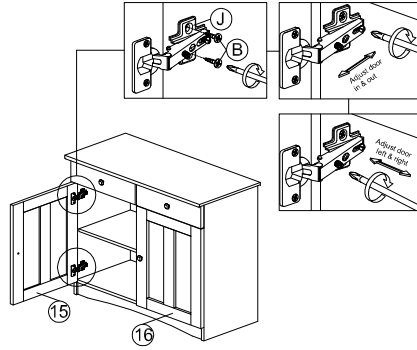

STEP 15

STEP 16

STEP 17