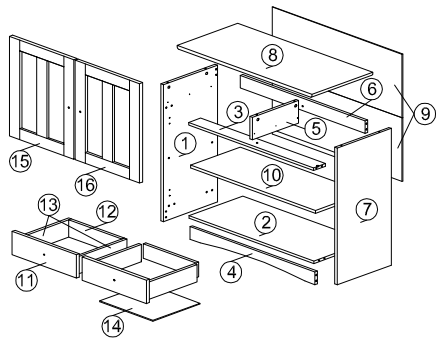

SOFT, DRY CLOTH

CHEMICAL

HEAT

KEEP DRY

HANDLE WITH CARE

DO NOT USE KNIFE

ASSEMBLY INSTRUCTION

MODEL : DR 883400

DESCRIPTION : KITCHEN CABINET

HARDWARE

A WOOD DOWEL 8 X 25 1X14	B CB SCREW M3.5X16MM 1X40	C CB SCREW M4X38MM 1X16	D CSK CAP M6X50MM 1X2	E ALLEN KEY 1X1	F METAL SHELF SUPPORT 1X4	G1 MINIFIX 5654+5546 12 SETS	G2 QUICKFIT CAP	G3 	H1 HANDLE 3A (METAL) 1X4	H2 HANDLE SCREW M4X22MM 1X2	H3 HANDLE SCREW M4X38MM 1X2	I DRAWER SLIDE 12" 11 12 2 SETS	J HINGES 5/8 4 SETS	K NAIL 5/8 1X30
--	---	---	---	----------------------------------	--	--	-------------------------------	---------------	--	---	---	---	--------------------------------------	----------------------------------

PART LIST

STEP 1

STEP 2

STEP 3

STEP 4

STEP 5

STEP 6

STEP 7