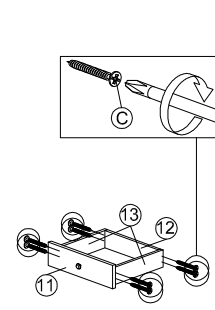

SOFT, DRY CLOTH

CHEMICAL

HEAT

KEEP DRY

HANDLE WITH CARE

DO NOT USE KNIFE

ASSEMBLY INSTRUCTION

MODEL : DR 883400

DESCRIPTION : KITCHEN CABINET

HARDWARE

A WOOD DOWEL 8 X 25 1X14	B CB SCREW M3.5X16MM 1X40	C CB SCREW M4X38MM 1X16	D CSK CAP M6X50MM 1X2	E ALLEN KEY 1X1	F METAL SHELF SUPPORT 1X4	G1 MINIFIX 5654+5546 12 SETS	G2 QUICKFIT CAP	G3 	H1 HANDLE 3A (METAL) 1X4	H2 HANDLE SCREW M4X22MM 1X2	H3 HANDLE SCREW M4X38MM 1X2	I DRAWER SLIDE 12" 11 12 2 SETS	J HINGES 5/8 4 SETS	K NAIL 5/8 1X30

PART LIST

STEP 1

STEP 2

STEP 3

STEP 4

STEP 5

STEP 6

STEP 7

STEP 8

STEP 9

STEP 10

STEP 11

STEP 12

STEP 13

STEP 14

STEP 15

STEP 16

STEP 17

COMPLETED