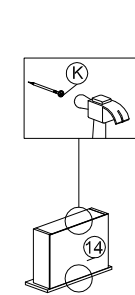

DESCRIPTION : KITCHEN CABINET

HARDWARE

A WOOD DOWEL 8 X 25 1X14	B CB SCREW M3.5X16MM 1X40	C CB SCREW M4X38MM 1X16	D CSK CAP M6X50MM 1X2	E ALLEN KEY 1X1	F METAL SHELF SUPPORT 1X4	G1 MINIFIX 5654+5546 12 SETS	G2 QUICKFIT CAP	G3 	H1 HANDLE 3A (METAL) 1X4	H2 HANDLE SCREW M4X22MM 1X2	H3 HANDLE SCREW M4X38MM 1X2	I DRAWER SLIDE 12" 11 12 2 SETS	J HINGES 5/8 4 SETS	K NAIL 5/8 1X30
--	---	---	---	----------------------------------	--	--	-------------------------------	---------------	--	---	---	---	--------------------------------------	----------------------------------

PART LIST

STEP 1

STEP 2

STEP 3

STEP 4

STEP 5

STEP 6

STEP 7

STEP 8

STEP 9

STEP 10

STEP 11

STEP 12

STEP 13

STEP 14

STEP 15