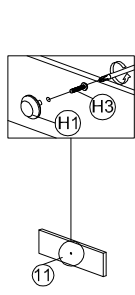

DESCRIPTION : KITCHEN CABINET

HARDWARE

A WOOD DOWEL 8 X 25 1X14	B CB SCREW M3.5X16MM 1X40	C CB SCREW M4X38MM 1X16	D CSK CAP M6X50MM 1X2	E ALLEN KEY 1X1	F METAL SHELF SUPPORT 1X4	G1 MINIFIX 5654+5546 12 SETS	G2 QUICKFIT CAP	G3 	H1 HANDLE 3A (METAL) 1X4	H2 HANDLE SCREW M4X22MM 1X2	H3 HANDLE SCREW M4X38MM 1X2	I DRAWER SLIDE 12" 11 12 2 SETS	J HINGES 5/8 4 SETS	K NAIL 5/8 1X30
--	---	---	---	----------------------------------	--	--	-------------------------------	---------------	--	---	---	---	--------------------------------------	----------------------------------

PART LIST

STEP 1

STEP 2

STEP 3

STEP 4

STEP 5

STEP 6

STEP 7

STEP 8

STEP 9

STEP 10

STEP 11

STEP 12

STEP 13

STEP 14

STEP 15