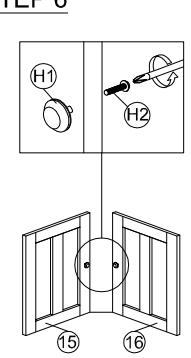

DESCRIPTION : KITCHEN CABINET

HARDWARE

A WOOD DOWEL 8 X 25 1X14	B CB SCREW M3.5X16MM 1X40	C CB SCREW M4X38MM 1X16	D CSK CAP M6X50MM 1X2	E ALLEN KEY 1X1	F METAL SHELF SUPPORT 1X4	G1 MINIFIX 5654+5546 12 SETS	G2 QUICKFIT CAP	G3 	H1 HANDLE 3A (METAL) 1X4	H2 HANDLE SCREW M4X22MM 1X2	H3 HANDLE SCREW M4X38MM 1X2	I DRAWER SLIDE 12" 11 12 2 SETS	J HINGES 5/8 4 SETS	K NAIL 5/8 1X30
--	---	---	---	----------------------------------	--	--	-------------------------------	---------------	--	---	---	---	--------------------------------------	----------------------------------

PART LIST

STEP 1

STEP 2

STEP 3

STEP 4

STEP 5

STEP 6

STEP 7