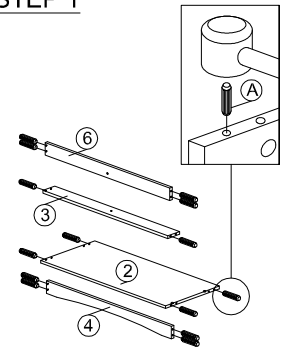

DESCRIPTION : KITCHEN CABINET

HARDWARE

A WOOD DOWEL 8 X 25 1X14	B CB SCREW M3.5X16MM 1X40	C CB SCREW M4X38MM 1X16	D CSK CAP M6X50MM 1X2	E ALLEN KEY 1X1	F METAL SHELF SUPPORT 1X4	G1 MINIFIX 5654+5546 12 SETS	G2 QUICKFIT CAP	G3 	H1 HANDLE 3A (METAL) 1X4	H2 HANDLE SCREW M4X22MM 1X2	H3 HANDLE SCREW M4X38MM 1X2	I DRAWER SLIDE 12" 11 12 2 SETS	J HINGES 5/8 4 SETS	K NAIL 5/8 1X30
--	---	---	---	----------------------------------	--	--	-------------------------------	---------------	--	---	---	---	--------------------------------------	----------------------------------

PART LIST

STEP 1

STEP 2

STEP 3

STEP 4

STEP 5

STEP 6

STEP 7