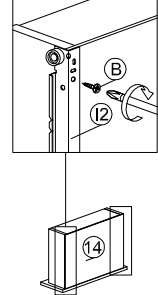

SOFT, DRY CLOTH

CHEMICAL

HEAT

KEEP DRY

HANDLE WITH CARE

DO NOT USE KNIFE

ASSEMBLY INSTRUCTION

MODEL : DR 883400

DESCRIPTION : KITCHEN CABINET

HARDWARE

A WOOD DOWEL 8 X 25 1X14	B CB SCREW M3.5X16MM 1X40	C CB SCREW M4X38MM 1X16	D CSK CAP M6X50MM 1X2	E ALLEN KEY 1X1	F METAL SHELF SUPPORT 1X4	G1 MINIFIX 5654+5546 12 SETS	G2 QUICKFIT CAP	G3 	H1 HANDLE 3A (METAL) 1X4	H2 HANDLE SCREW M4X22MM 1X2	H3 HANDLE SCREW M4X38MM 1X2	I DRAWER SLIDE 12" 11 12 2 SETS	J HINGES 5/8 4 SETS	K NAIL 5/8 1X30

PART LIST

STEP 1

STEP 2

STEP 3

STEP 4

STEP 5

STEP 6

STEP 7

STEP 8

STEP 9

STEP 10

STEP 11

STEP 12

STEP 13

STEP 14

STEP 15

STEP 16

STEP 17

COMPLETED