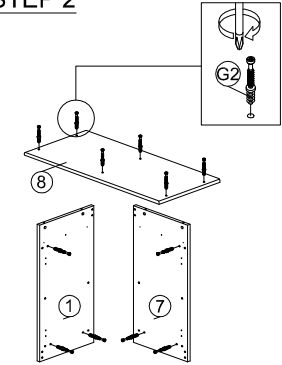

DESCRIPTION : KITCHEN CABINET

HARDWARE

A WOOD DOWEL 8 X 25 1X14	B CB SCREW M3.5X16MM 1X40	C CB SCREW M4X38MM 1X16	D CSK CAP M6X50MM 1X2	E ALLEN KEY 1X1	F METAL SHELF SUPPORT 1X4	G1 MINIFIX 5654+5546 12 SETS	G2 QUICKFIT CAP	G3 	H1 HANDLE 3A (METAL) 1X4	H2 HANDLE SCREW M4X22MM 1X2	H3 HANDLE SCREW M4X38MM 1X2	I DRAWER SLIDE 12" 11 12 2 SETS	J HINGES 5/8 4 SETS	K NAIL 5/8 1X30
--	---	---	---	----------------------------------	--	--	-------------------------------	---------------	--	---	---	---	--------------------------------------	----------------------------------

PART LIST

STEP 1

STEP 2

STEP 3

STEP 4

STEP 5

STEP 6

STEP 7