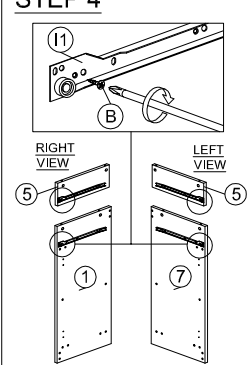

DESCRIPTION : KITCHEN CABINET

HARDWARE

A WOOD DOWEL 8 X 25 1X14	B CB SCREW M3.5X16MM 1X40	C CB SCREW M4X38MM 1X16	D CSK CAP M6X50MM 1X2	E ALLEN KEY 1X1	F METAL SHELF SUPPORT 1X4	G1 MINIFIX 5654+5546 12 SETS	G2 QUICKFIT CAP	G3 	H1 HANDLE 3A (METAL) 1X4	H2 HANDLE SCREW M4X22MM 1X2	H3 HANDLE SCREW M4X38MM 1X2	I DRAWER SLIDE 12" 11 12 2 SETS	J HINGES 5/8 4 SETS	K NAIL 5/8 1X30
--	---	---	---	----------------------------------	--	--	-------------------------------	---------------	--	---	---	---	--------------------------------------	----------------------------------

PART LIST

STEP 1

STEP 2

STEP 3

STEP 4

STEP 5

STEP 6

STEP 7