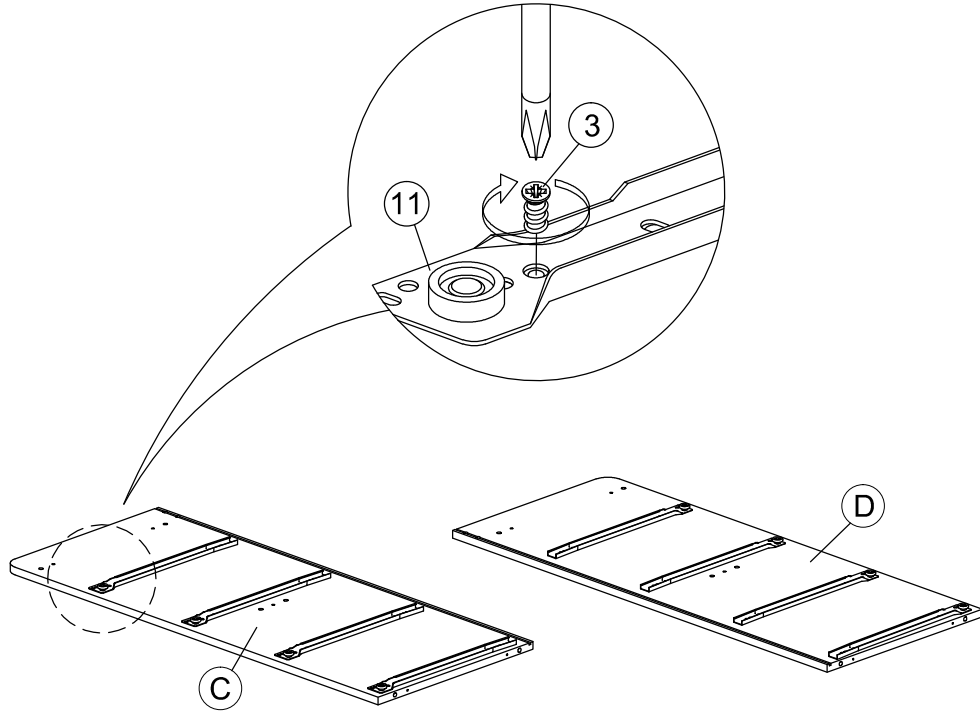

Assembly Instruction

STEP 2